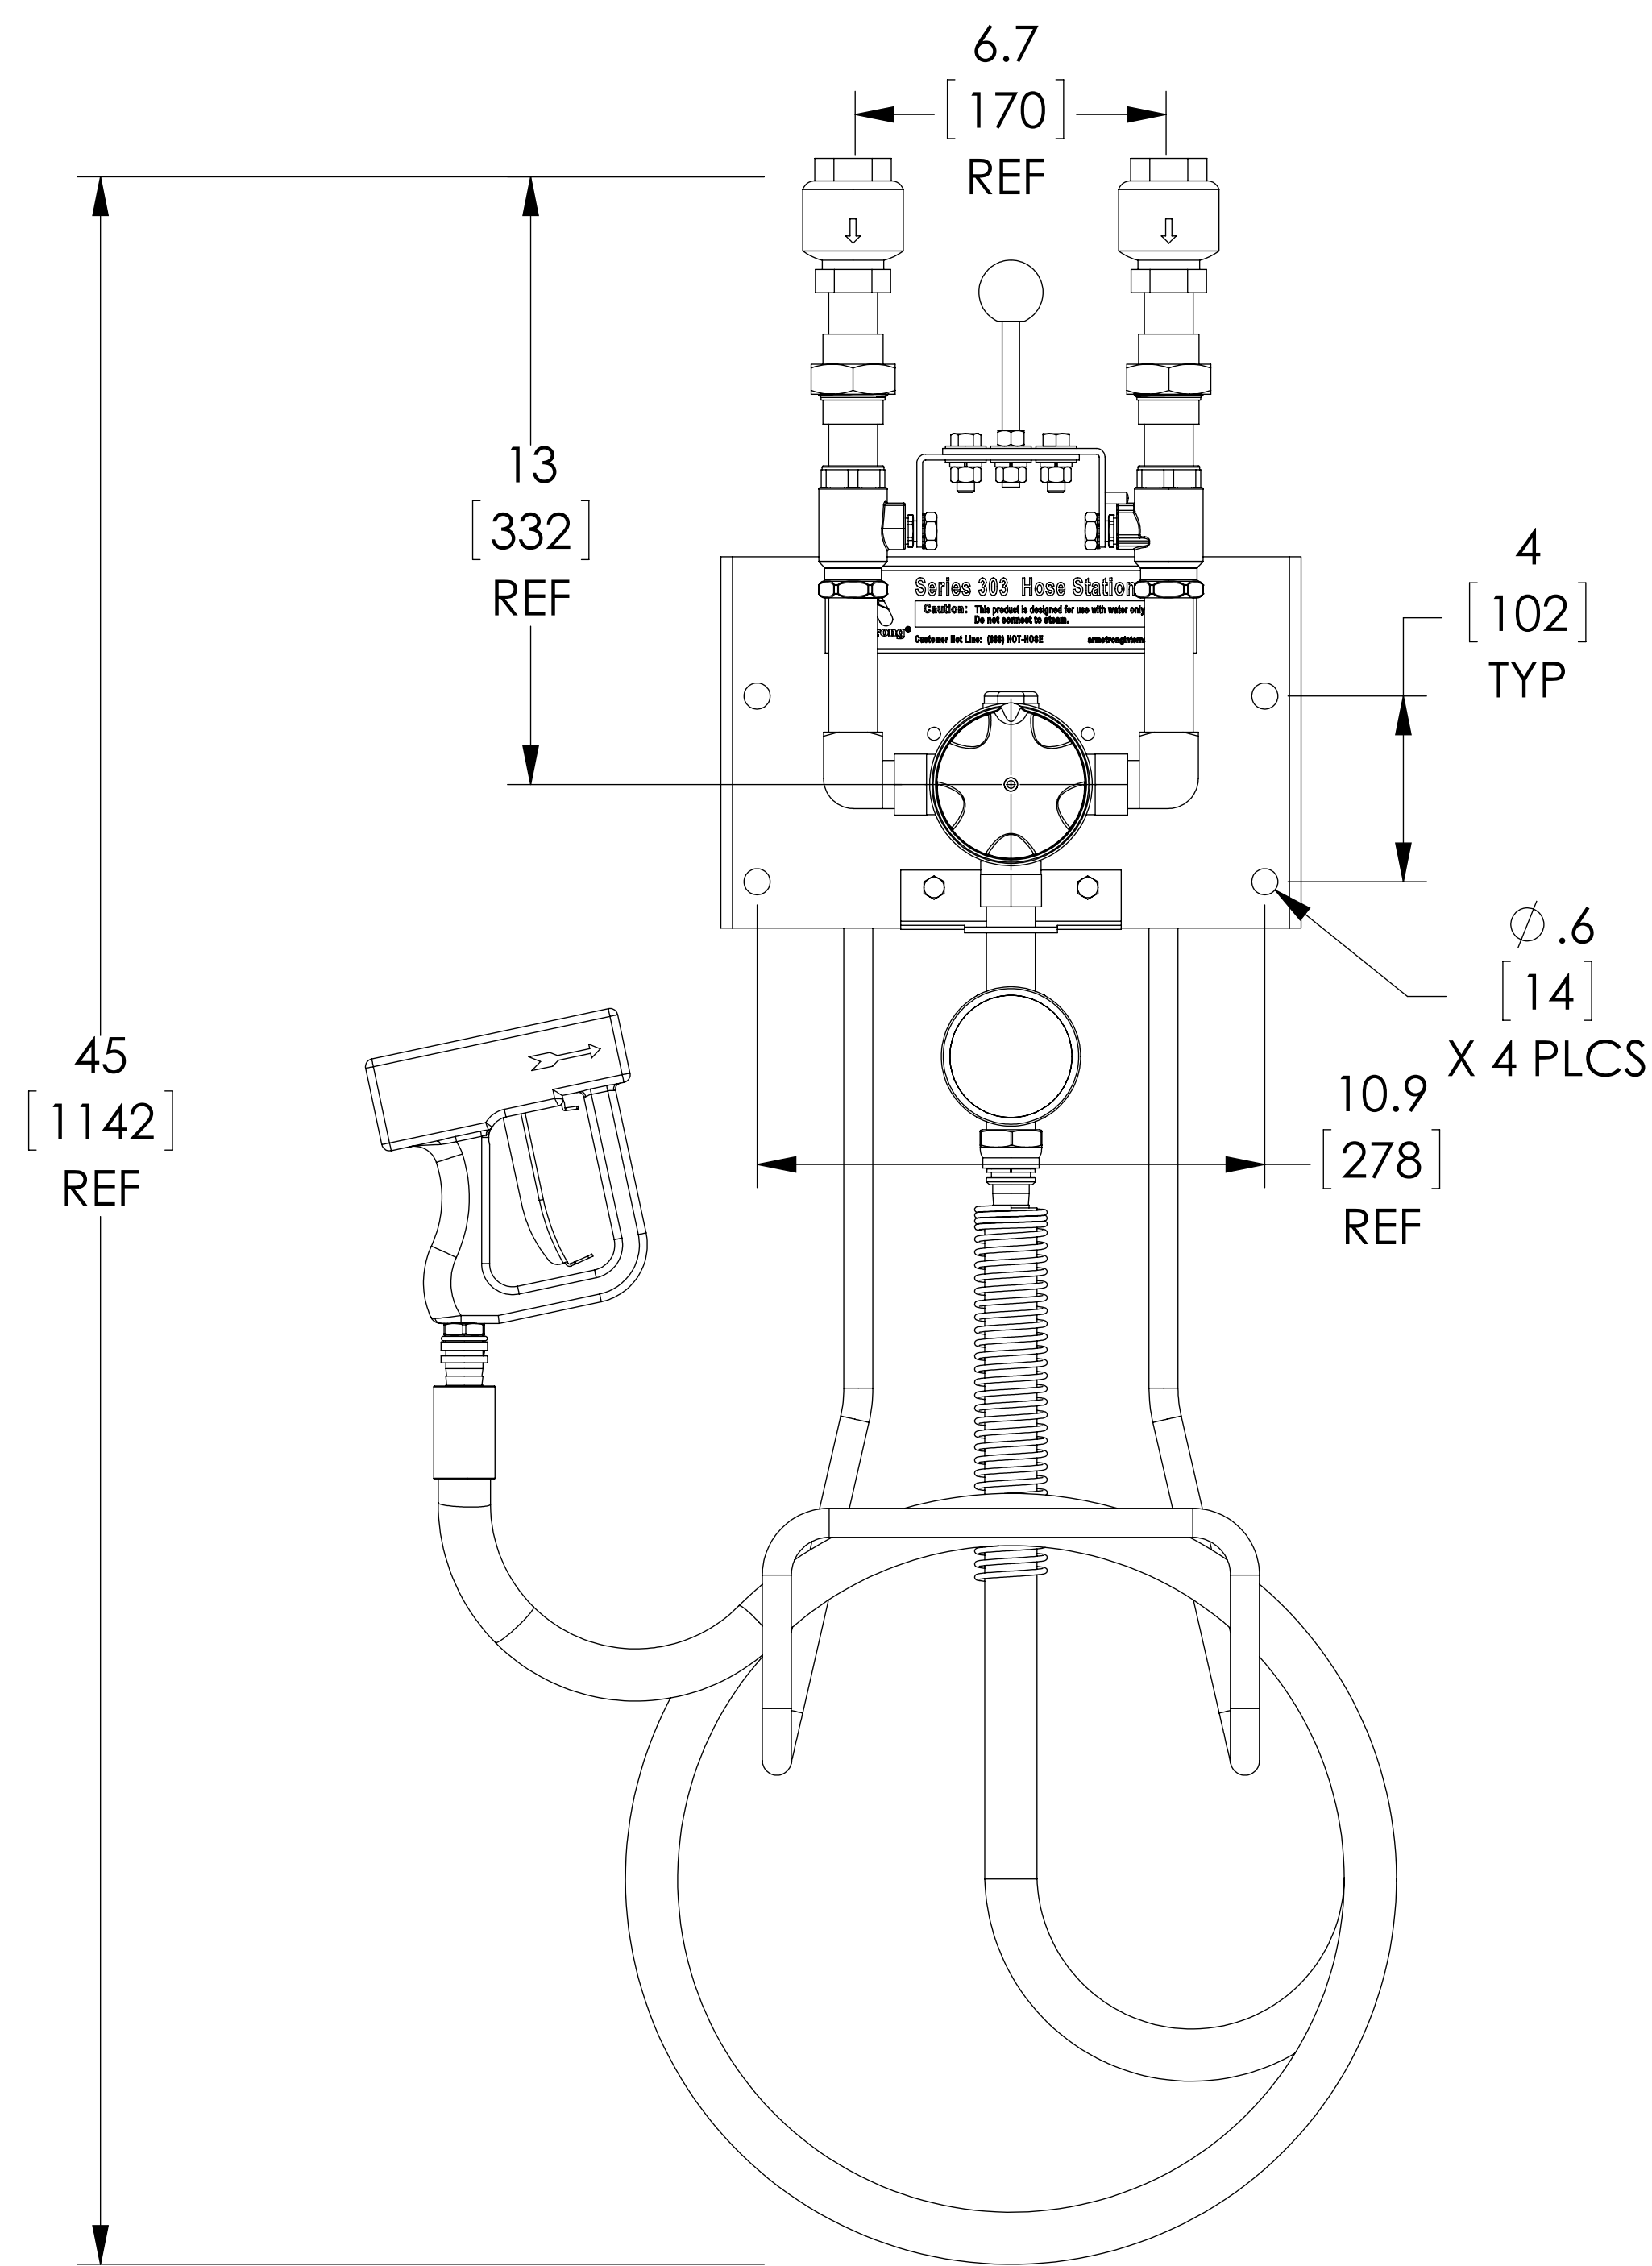

ITEM	MATERIAL
MIXING VALVE BODY	BRASS
COMPONENTS	NICKEL PLATED
BACKPLATE / RACK	STAINLESS STEEL
HOSE	YELLOW (190F[88C])
NOZZLE	STAINLESS STEEL
LOCATION	CONNECTION
COLD WATER IN CONNECTION	3/4" NPT
HOT WATER IN CONNECTION	3/4" NPT
OUTLET	3/4" NPT

DO NOT SCALE DRAWING	
TOLERANCES UNLESS OTHERWISE SPECIFIED	
DIMENSIONING ENGLISH [mm]	
FRACTIONAL ± 1/64	
ANGULAR: ± 2	
DECIMAL	IN. MM
.XXX ± .005	.010
.XX ± .015	.10
.X	.3

NAME	DATE
DRAWN	CFG
RELEASED	

<b>ARMSTRONG INTERNATIONAL</b> Copyright © 2010 ARMSTRONG INTERNATIONAL, INC.	
<b>3033S 3/4 NPT BRS PREMIUM W/HOSE RACK</b> <b>YEL HOSE 50 FT TRIGGERGUARD SS</b>	
C-055910	
MATERIAL	SHEET 1 OF 1
REV	DWG. D26920