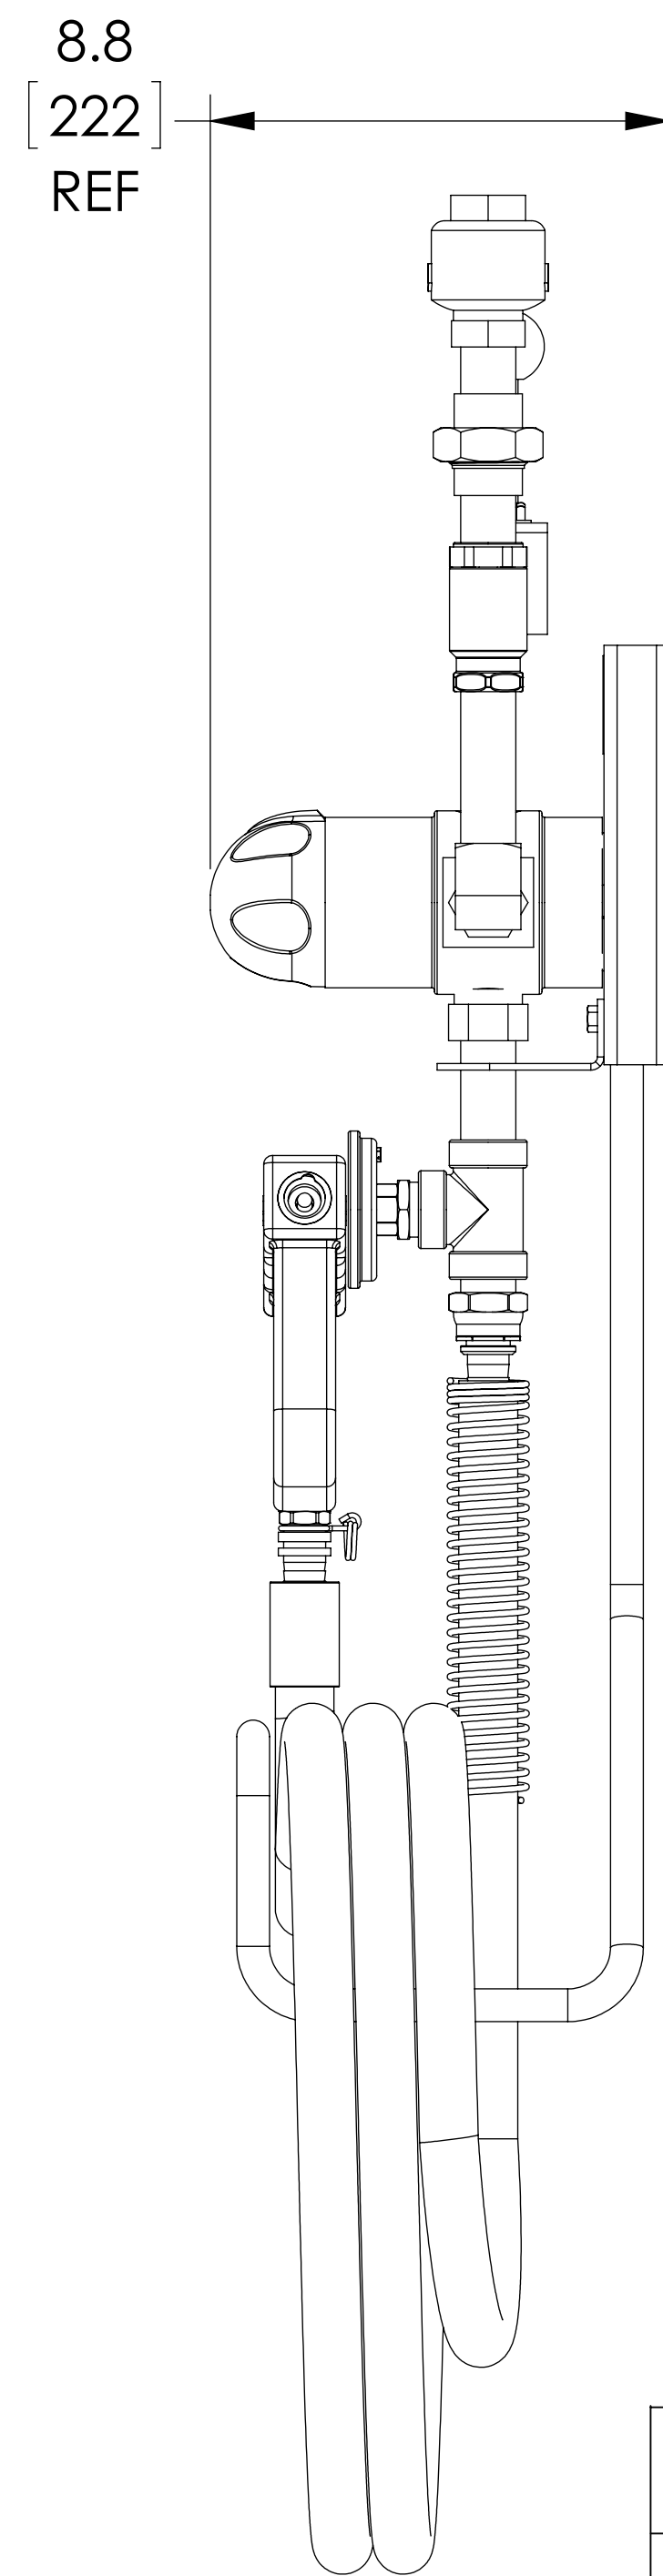

ITEM	MATERIAL
MIXING VALVE BODY	BRASS
COMPONENTS	NICKEL PLATED
BACKPLATE / RACK	STAINLESS STEEL
HOSE	YELLOW (190F[88C])
NOZZLE	STAINLESS STEEL
LOCATION	CONNECTION
COLD WATER IN CONNECTION	3/4" NPT
HOT WATER IN CONNECTION	3/4" NPT
OUTLET	3/4" NPT

DO NOT SCALE DRAWING	
TOLERANCES UNLESS OTHERWISE SPECIFIED	
DIMENSIONING ENGLISH [mm]	
FRACTIONAL ± 1/64	
ANGULAR: ± 2	
DECIMAL	IN. MM
.XXX ± .005	.010
.XX ± .015	.10
.X	.3

NAME	DATE
DRAWN	CFG
RELEASED	