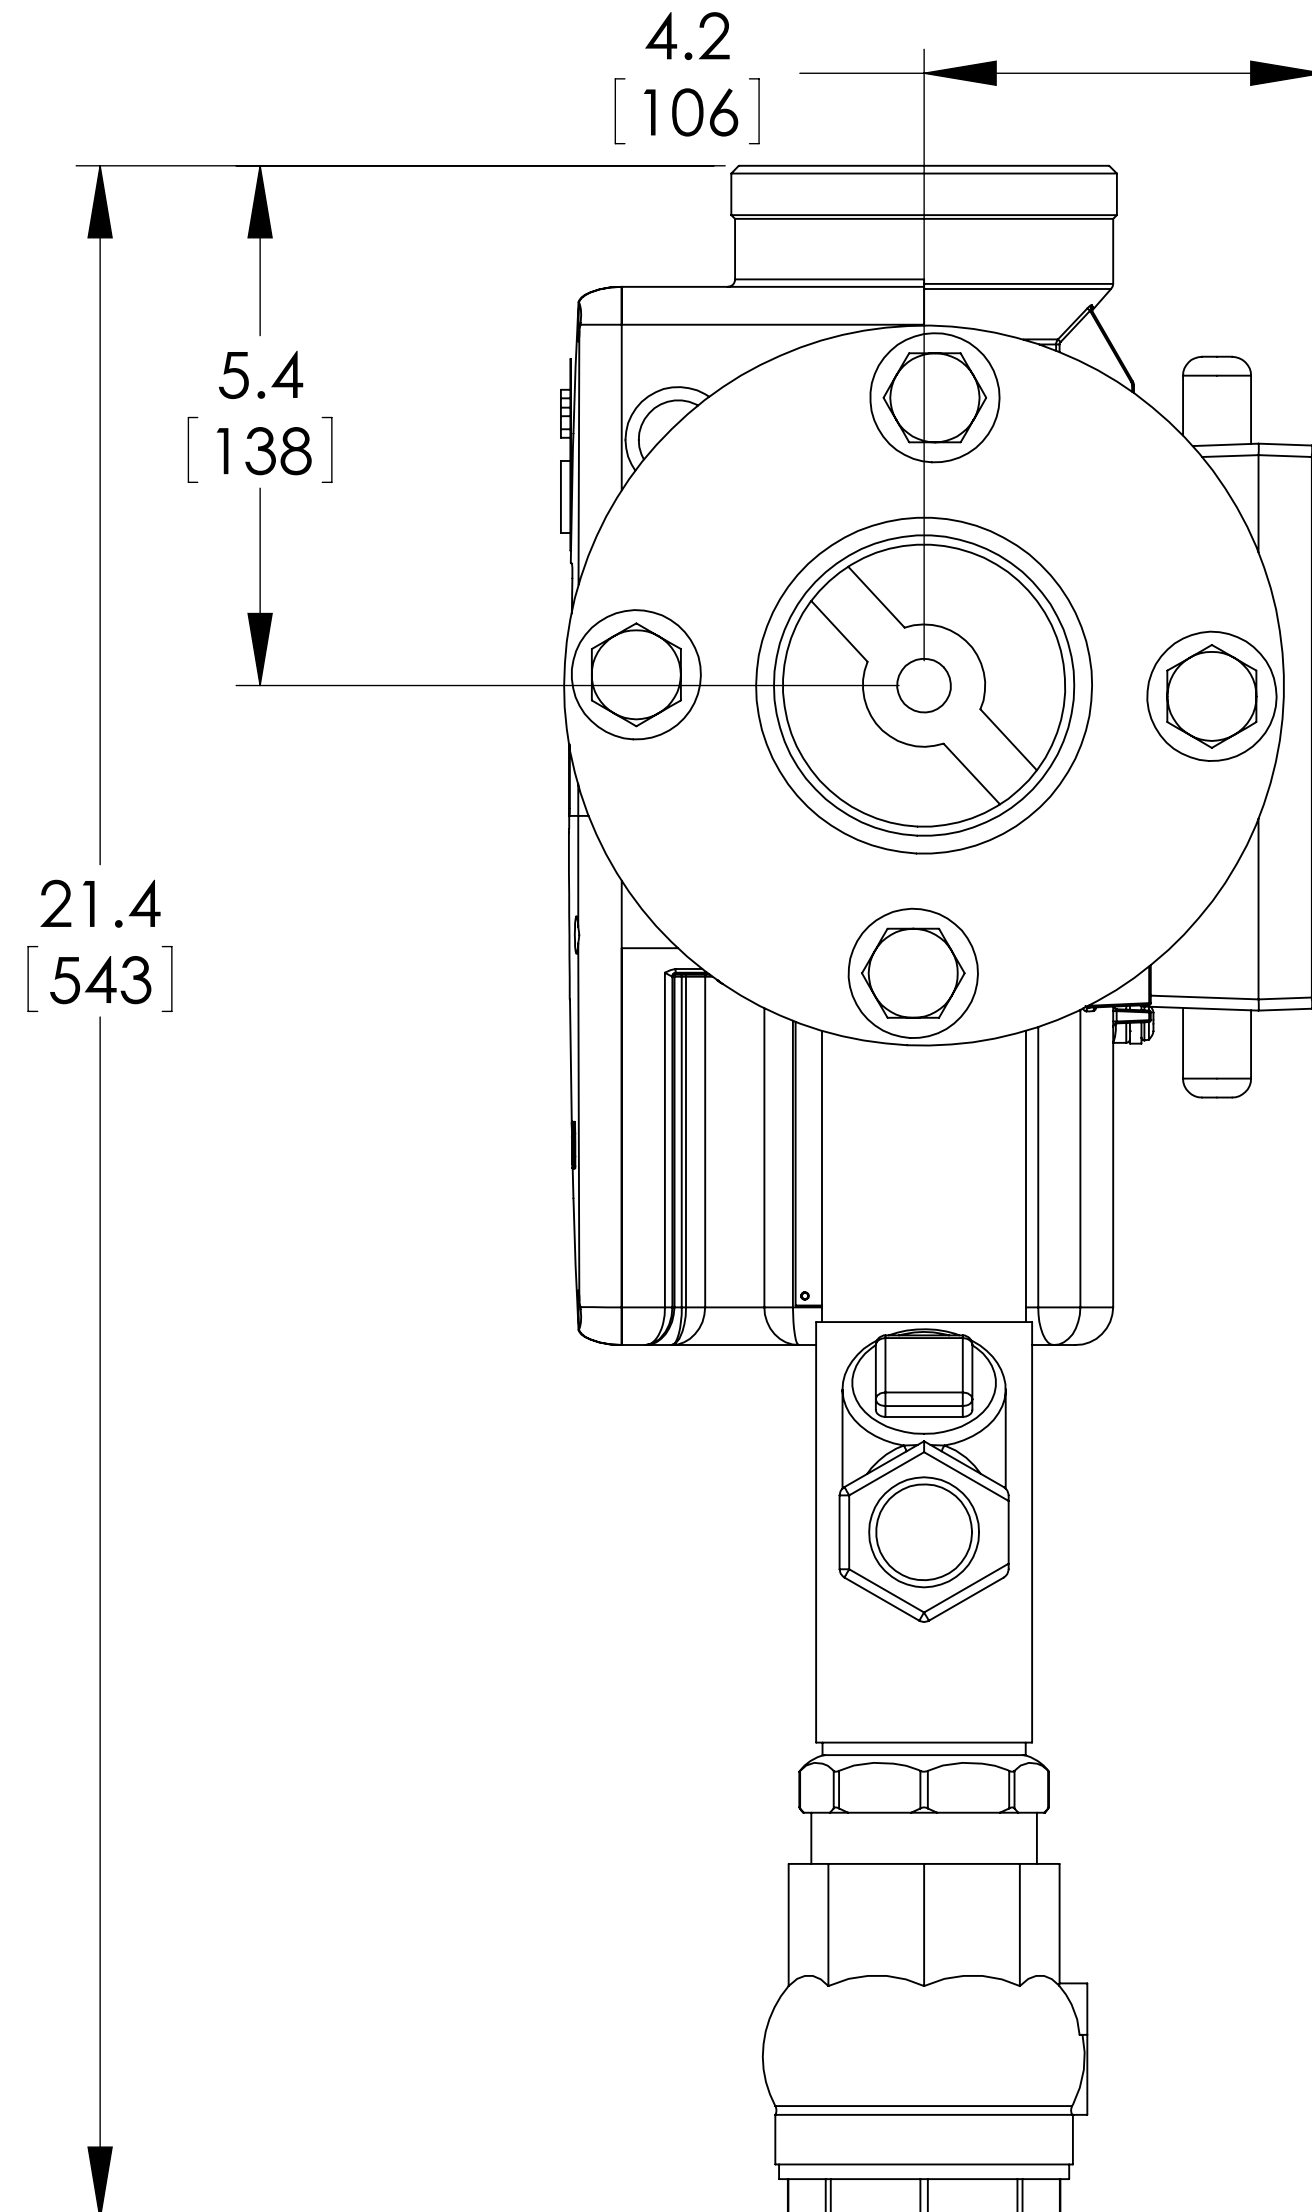

BRAIN MODEL
DRV80-150

CHECKVALVES

				ARMSTRONG INTERNATIONAL Copyright © 2010 ARMSTRONG INTERNATIONAL, INC.	
DO NOT SCALE DRAWING TOLERANCES UNLESS OTHERWISE SPECIFIED				BRAIN DRV80R-150	
FRACTIONAL ± 1/64 ANGULAR: ± 2		NAME Brad Allison		DATE 02/08/2010	
DECIMAL .XXX ± .005 .XX ± .015 .X ± .3		MATERIAL		SHEET 1 OF 2	
		REV		DWG. D6775	