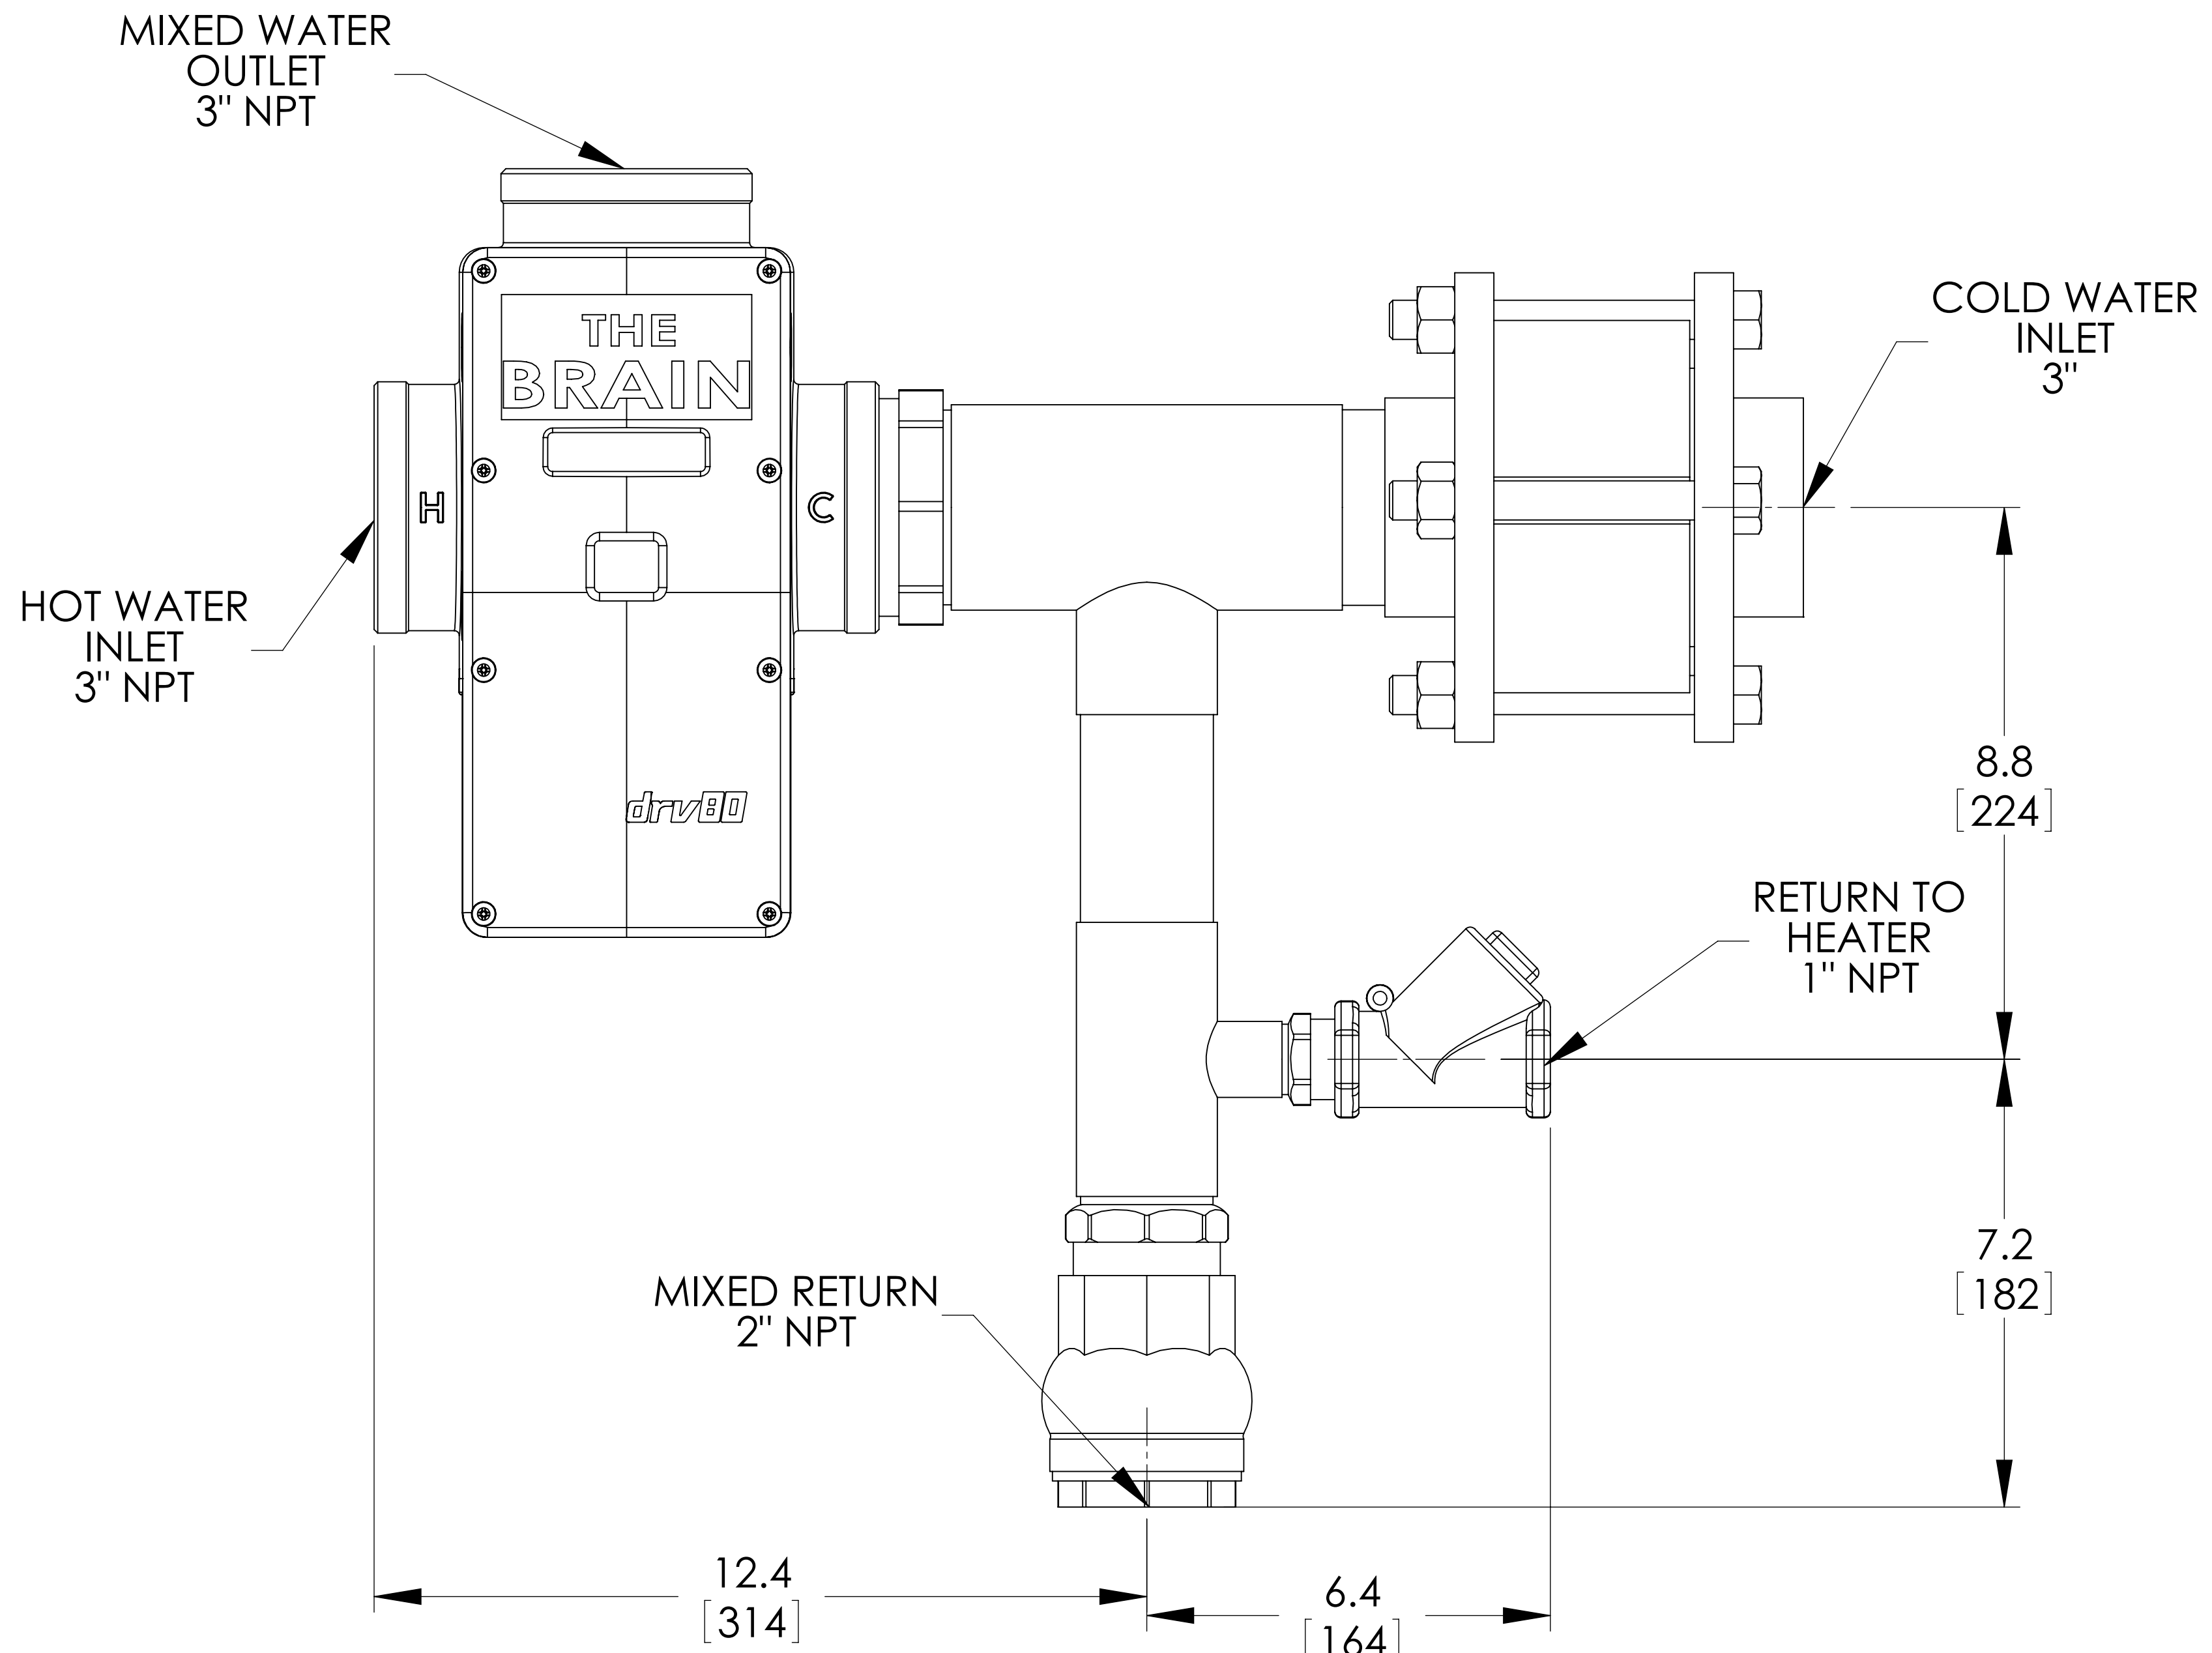

BRAIN MODEL
DRV80-150

CHECKVALVES

				ARMSTRONG INTERNATIONAL Copyright © 2010 ARMSTRONG INTERNATIONAL, INC.	
DO NOT SCALE DRAWING TOLERANCES UNLESS OTHERWISE SPECIFIED				BRAIN DRV80R-150	
FRACTIONAL ± 1/64 ANGULAR: ± 2		NAME Brad Allison		DATE 02/08/2010	
DECIMAL .XXX ± .005 .XX ± .015 .X ± .3		MATERIAL		SHEET 1 OF 2	
		REV		DWG. D6775	