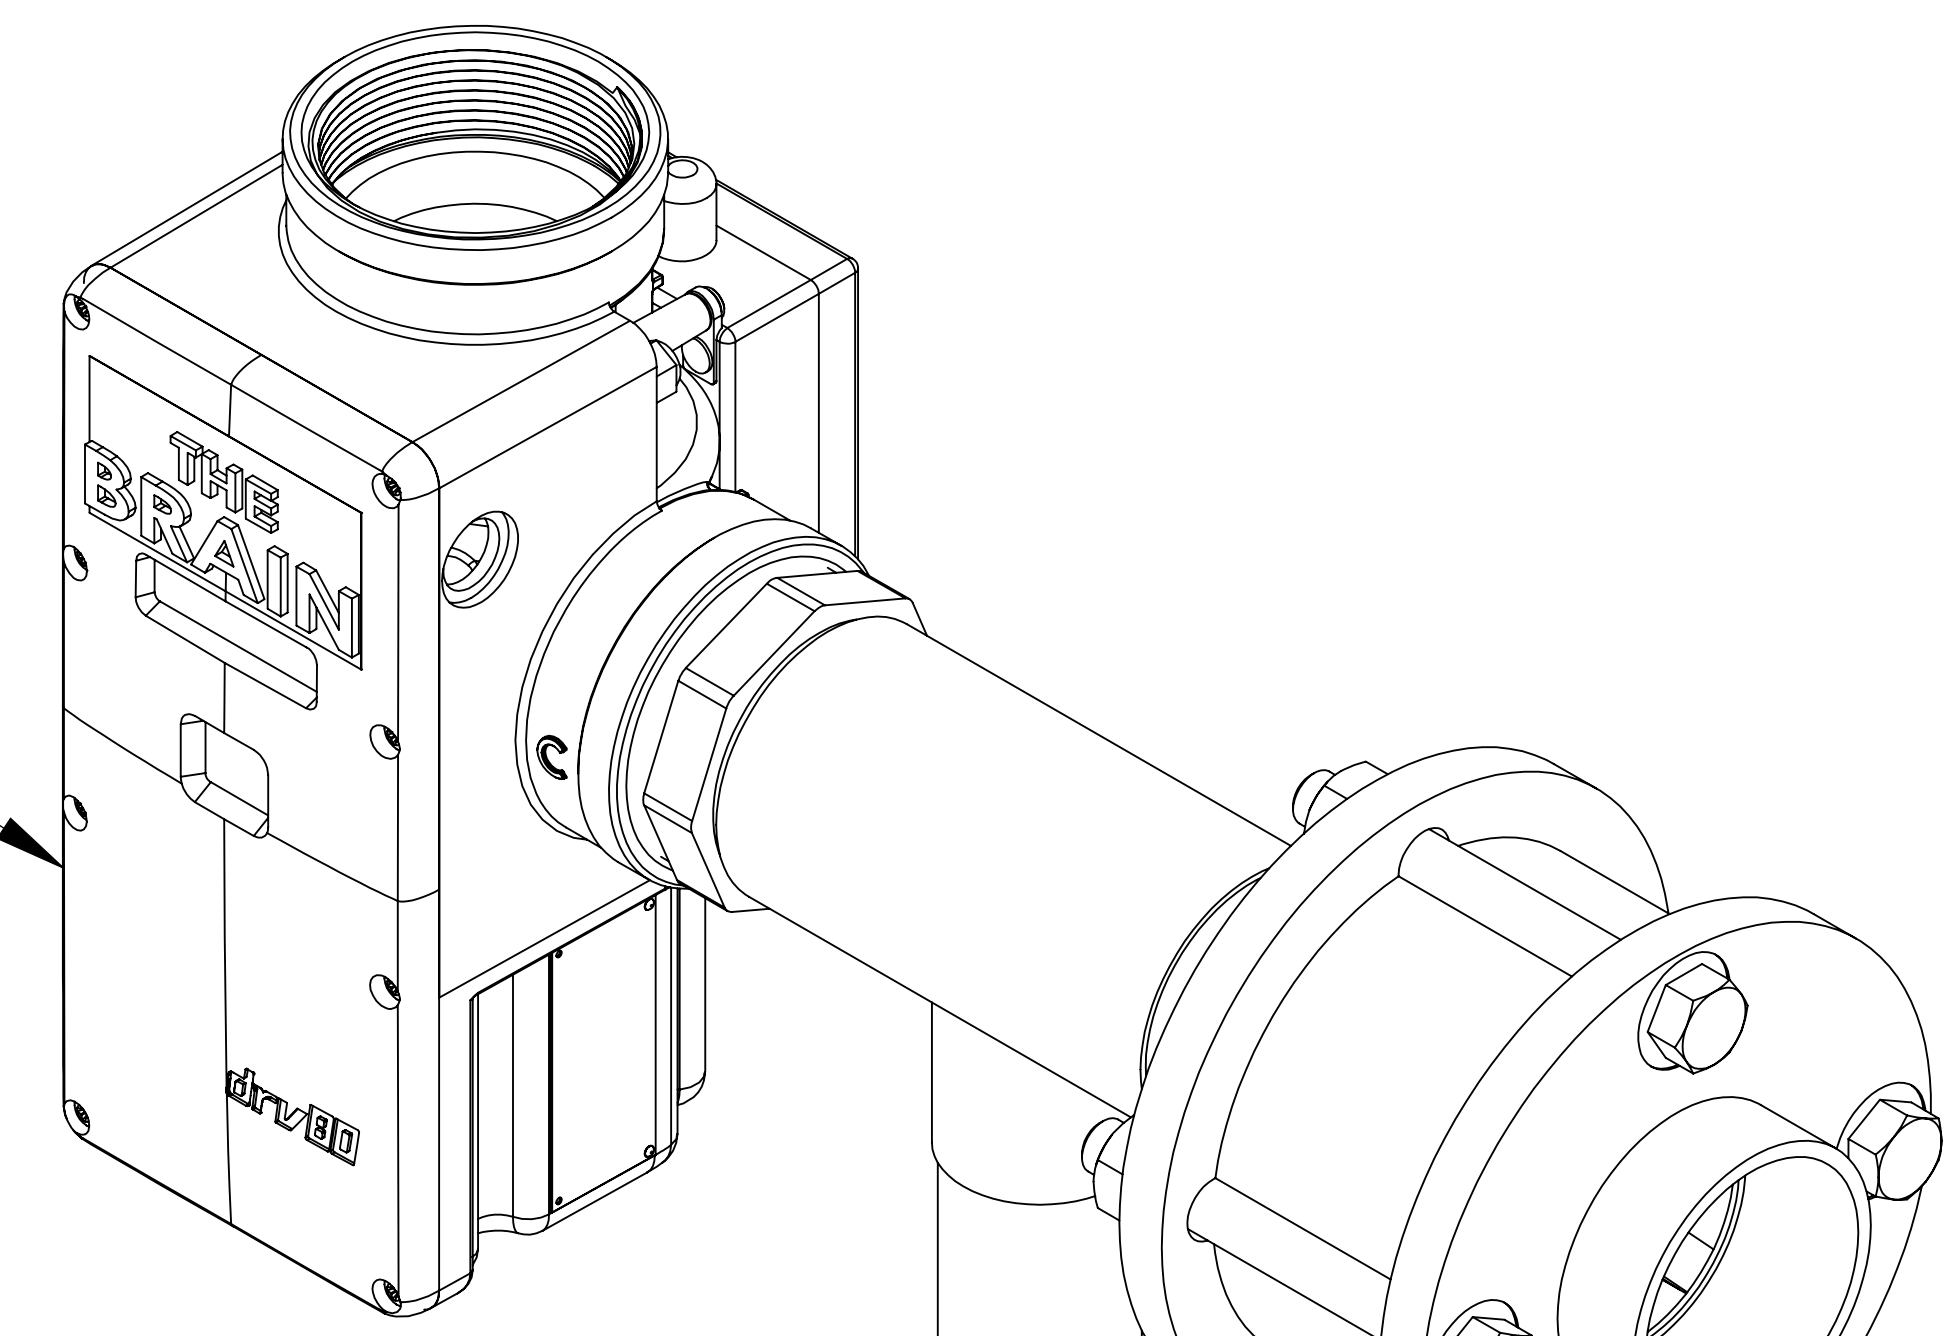

BRAIN MODEL
DRV80-150

CHECKVALVES

				ARMSTRONG INTERNATIONAL Copyright © 2010 ARMSTRONG INTERNATIONAL, INC.	
DO NOT SCALE DRAWING TOLERANCES UNLESS OTHERWISE SPECIFIED				BRAIN DRV80R-150	
FRACTIONAL ± 1/64 ANGULAR: ± 2		NAME Brad Allison		DATE 02/08/2010	
DECIMAL .XXX ± .005 .XX ± .015 .X ± .3		MATERIAL		SHEET 1 OF 2	
		REV		DWG. D6775	