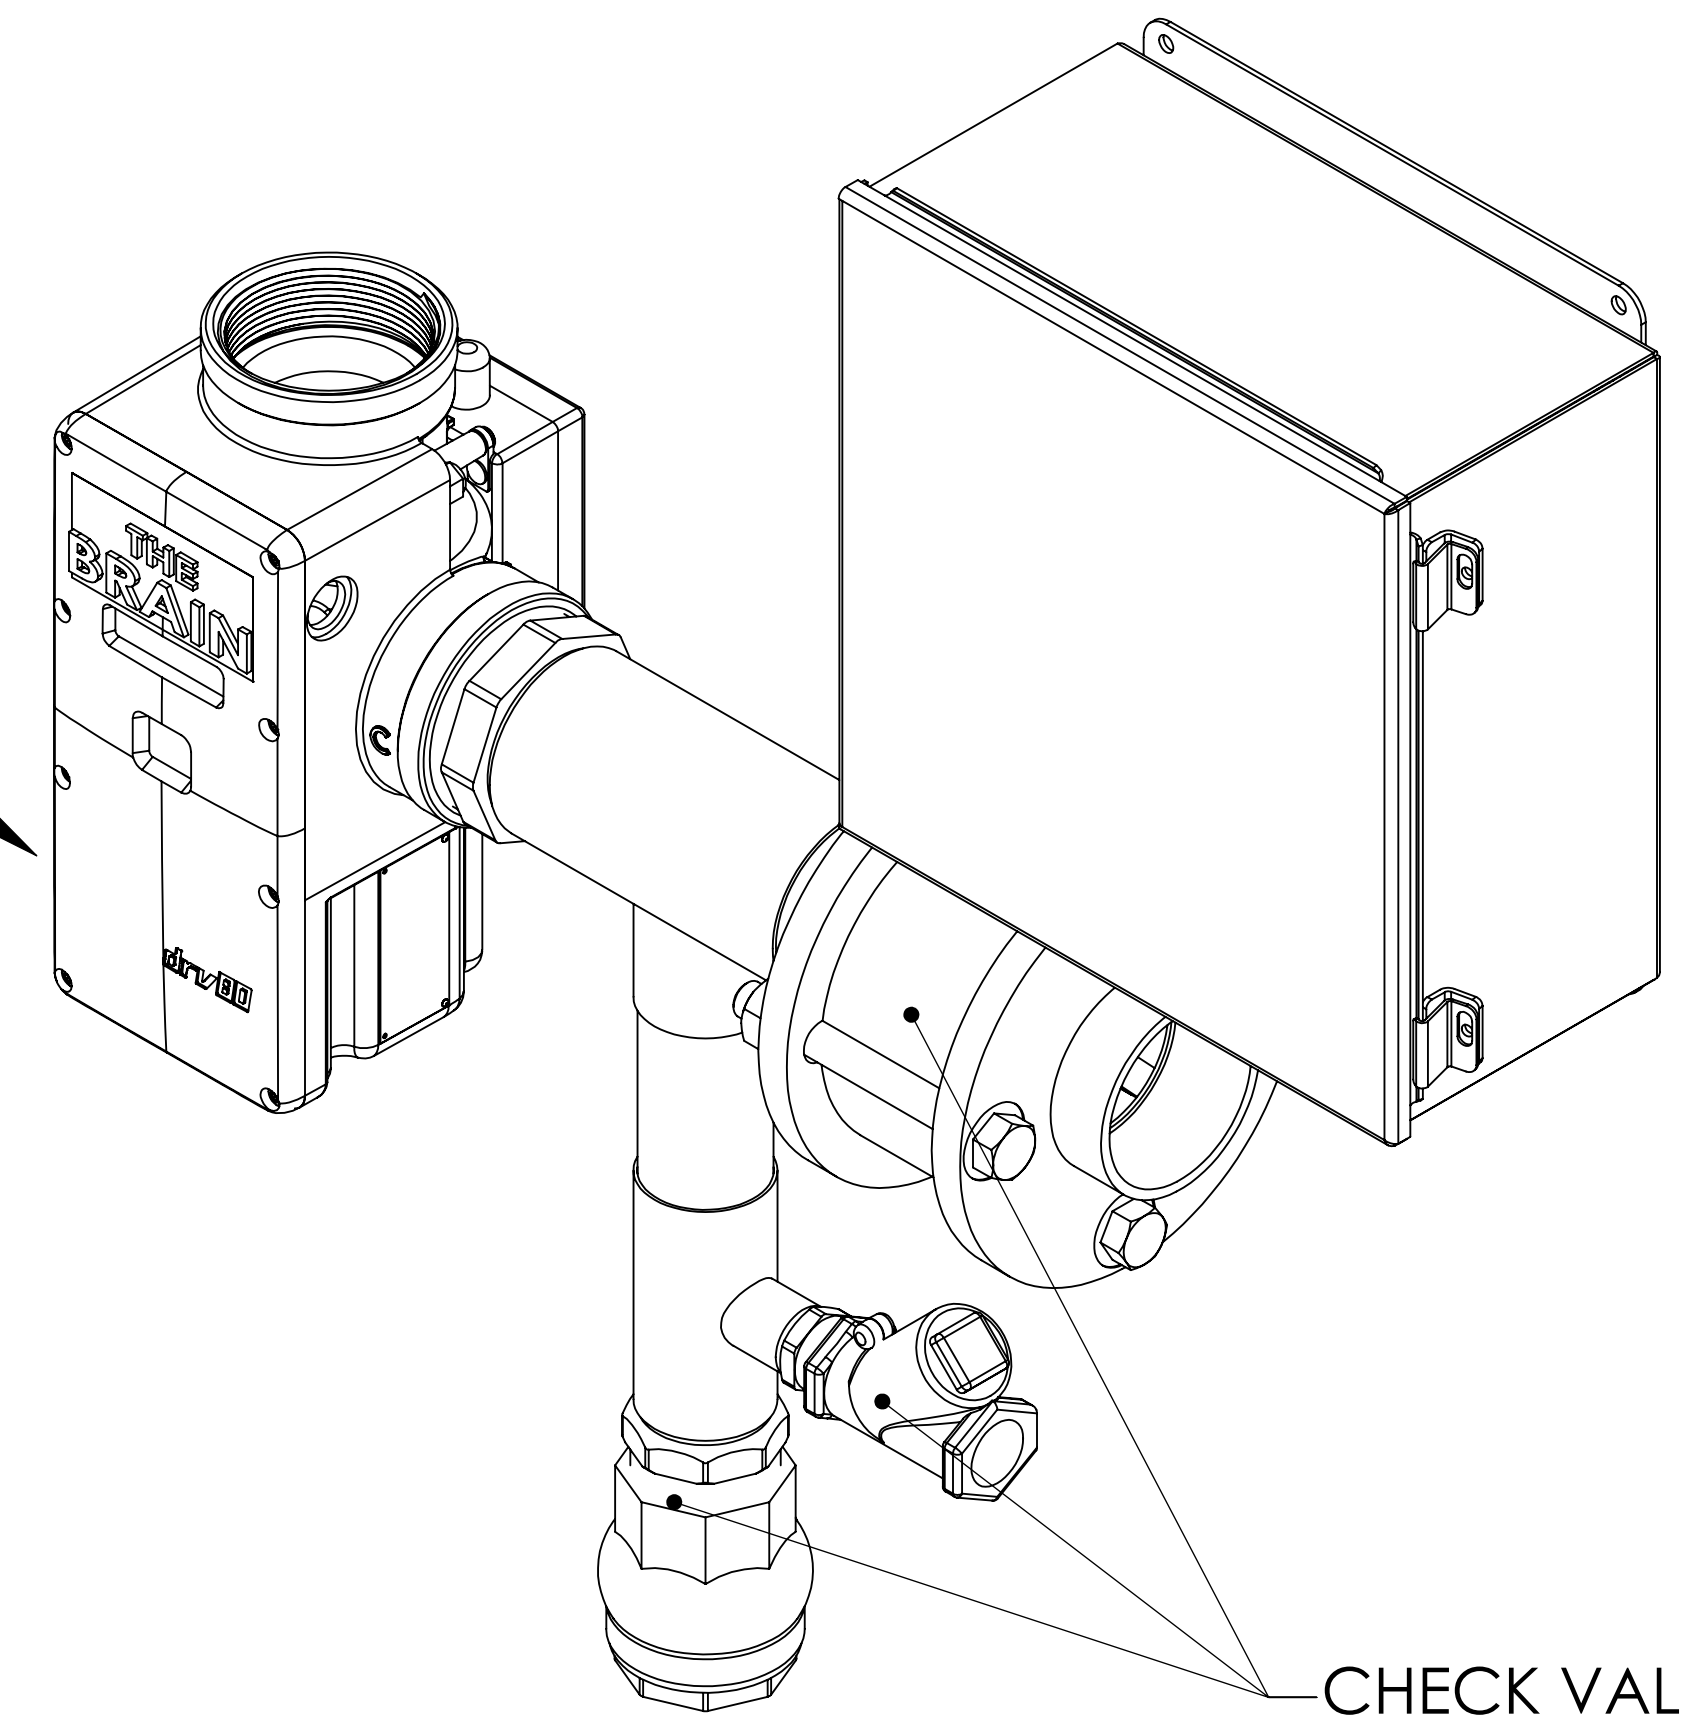

BRAIN MODEL
DRV80-150

MIXED WATER
OUTLET
3" NPT

HOT WATER
INLET
3" NPT

DO NOT SCALE DRAWING
TOLERANCES UNLESS OTHERWISE SPECIFIED

FRACTIONAL	± 1/64		
ANGULAR	± 2		
DECIMAL	.XXX ± .005	IN.	MM
	.XX ± .015		.10
	.X ± .3		

		NAME	DATE
		Jon Singer	6/28/2010
DRAWN	RELEASED		

ARMSTRONG INTERNATIONAL Copyright © 2010 ARMSTRONG INTERNATIONAL, INC.			
BRAIN DRV80R-150 BS1			
MATERIAL	n/a		SHEET 1 OF 2
	REV	DWG. D6805	