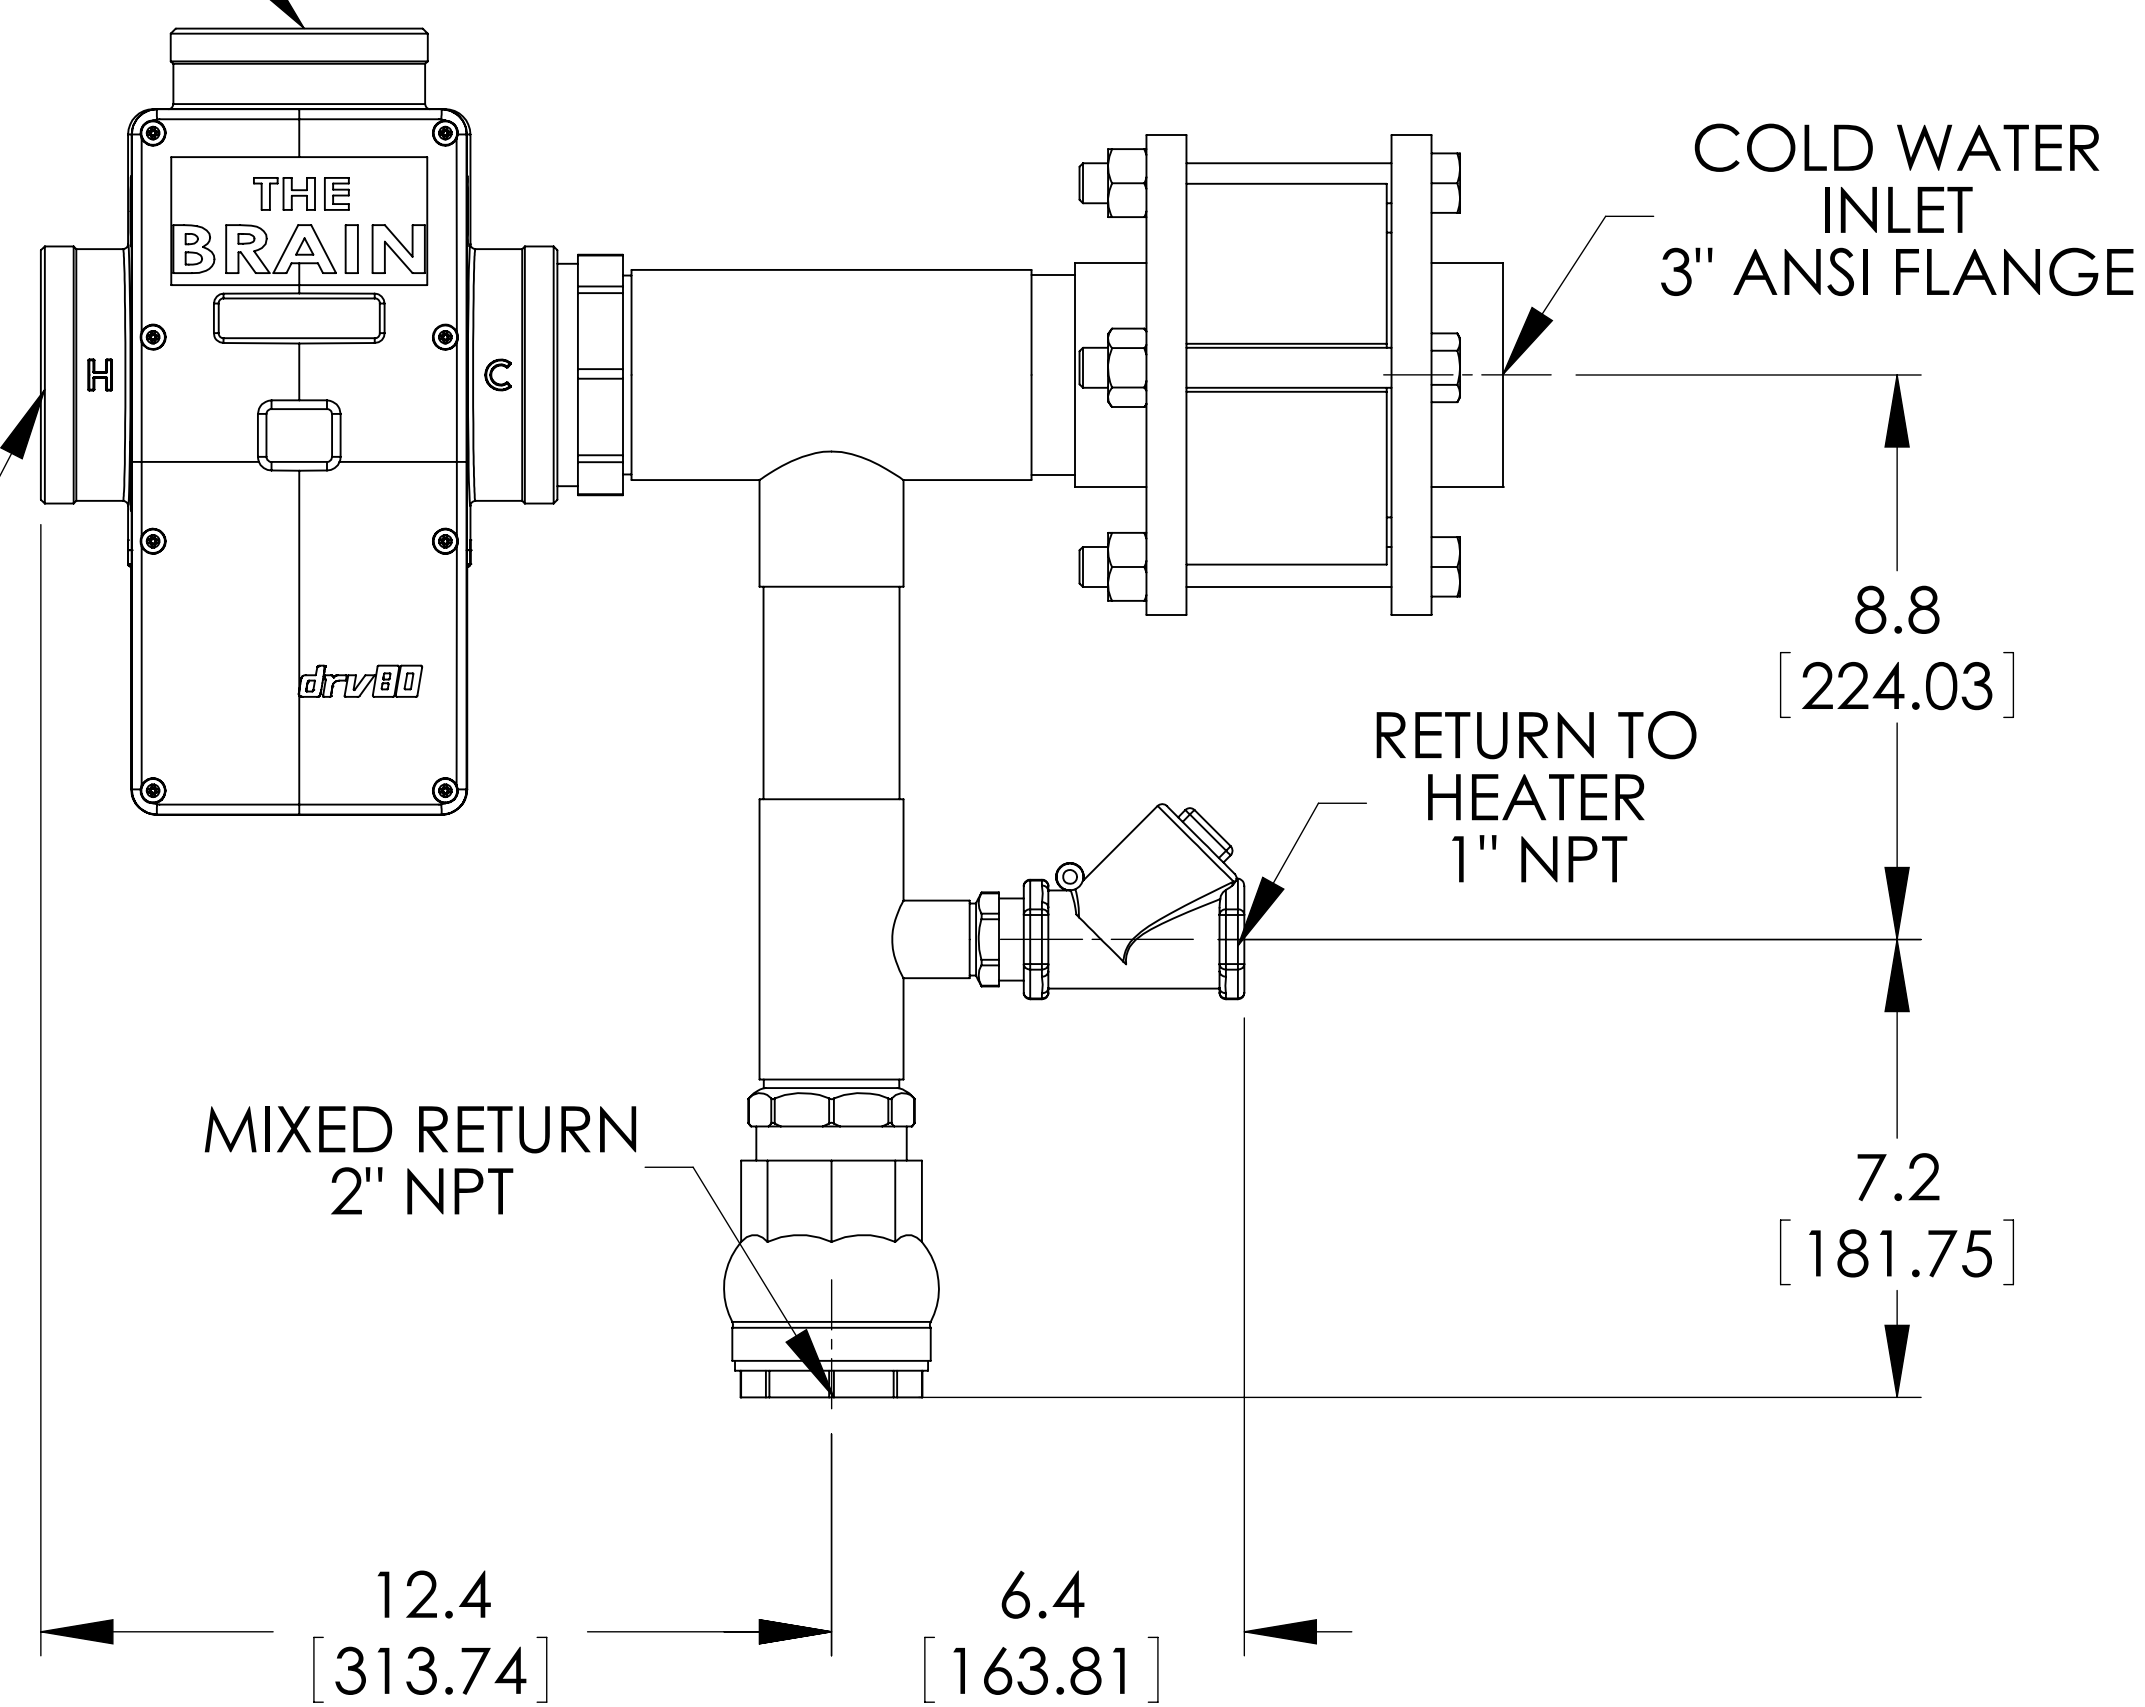

BRAIN MODEL
DRV80-150

MIXED WATER
OUTLET
3" NPT

HOT WATER
INLET
3" NPT

DO NOT SCALE DRAWING
TOLERANCES UNLESS OTHERWISE SPECIFIED

FRACTIONAL	± 1/64		
ANGULAR	± 2		
DECIMAL	.XXX ± .005	IN.	MM
	.XX ± .015		.10
	.X ± .3		

		NAME	DATE
		Jon Singer	6/28/2010
DRAWN	RELEASED		

ARMSTRONG INTERNATIONAL Copyright © 2010 ARMSTRONG INTERNATIONAL, INC.			
BRAIN DRV80R-150 BS1			
MATERIAL	n/a		SHEET 1 OF 2
	REV	DWG. D6805	