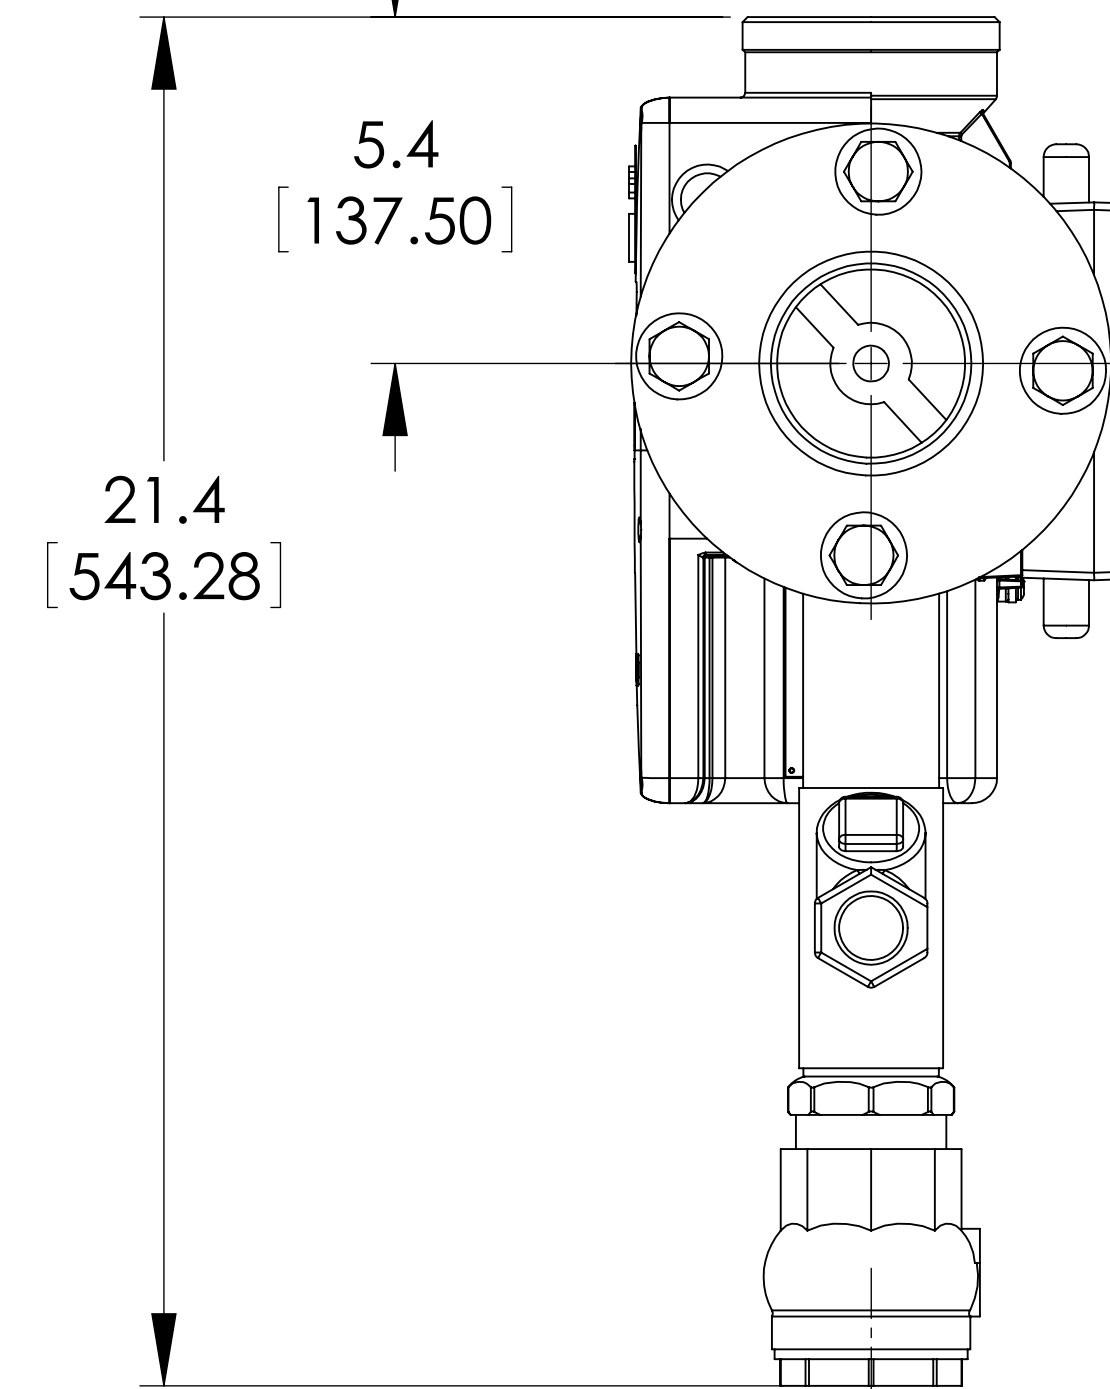

BRAIN MODEL
DRV80-150

MIXED WATER
OUTLET
3" NPT

HOT WATER
INLET
3" NPT

DO NOT SCALE DRAWING
TOLERANCES UNLESS OTHERWISE SPECIFIED

FRACTIONAL	± 1/64		
ANGULAR	± 2		
DECIMAL	.XXX ± .005	IN.	MM
	.XX ± .015		.10
	.X ± .3		

		NAME	DATE
		Jon Singer	6/28/2010
DRAWN	RELEASED		

ARMSTRONG INTERNATIONAL Copyright © 2010 ARMSTRONG INTERNATIONAL, INC.			
BRAIN DRV80R-150 BS1			
MATERIAL	n/a		SHEET 1 OF 2
	REV	DWG. D6805	