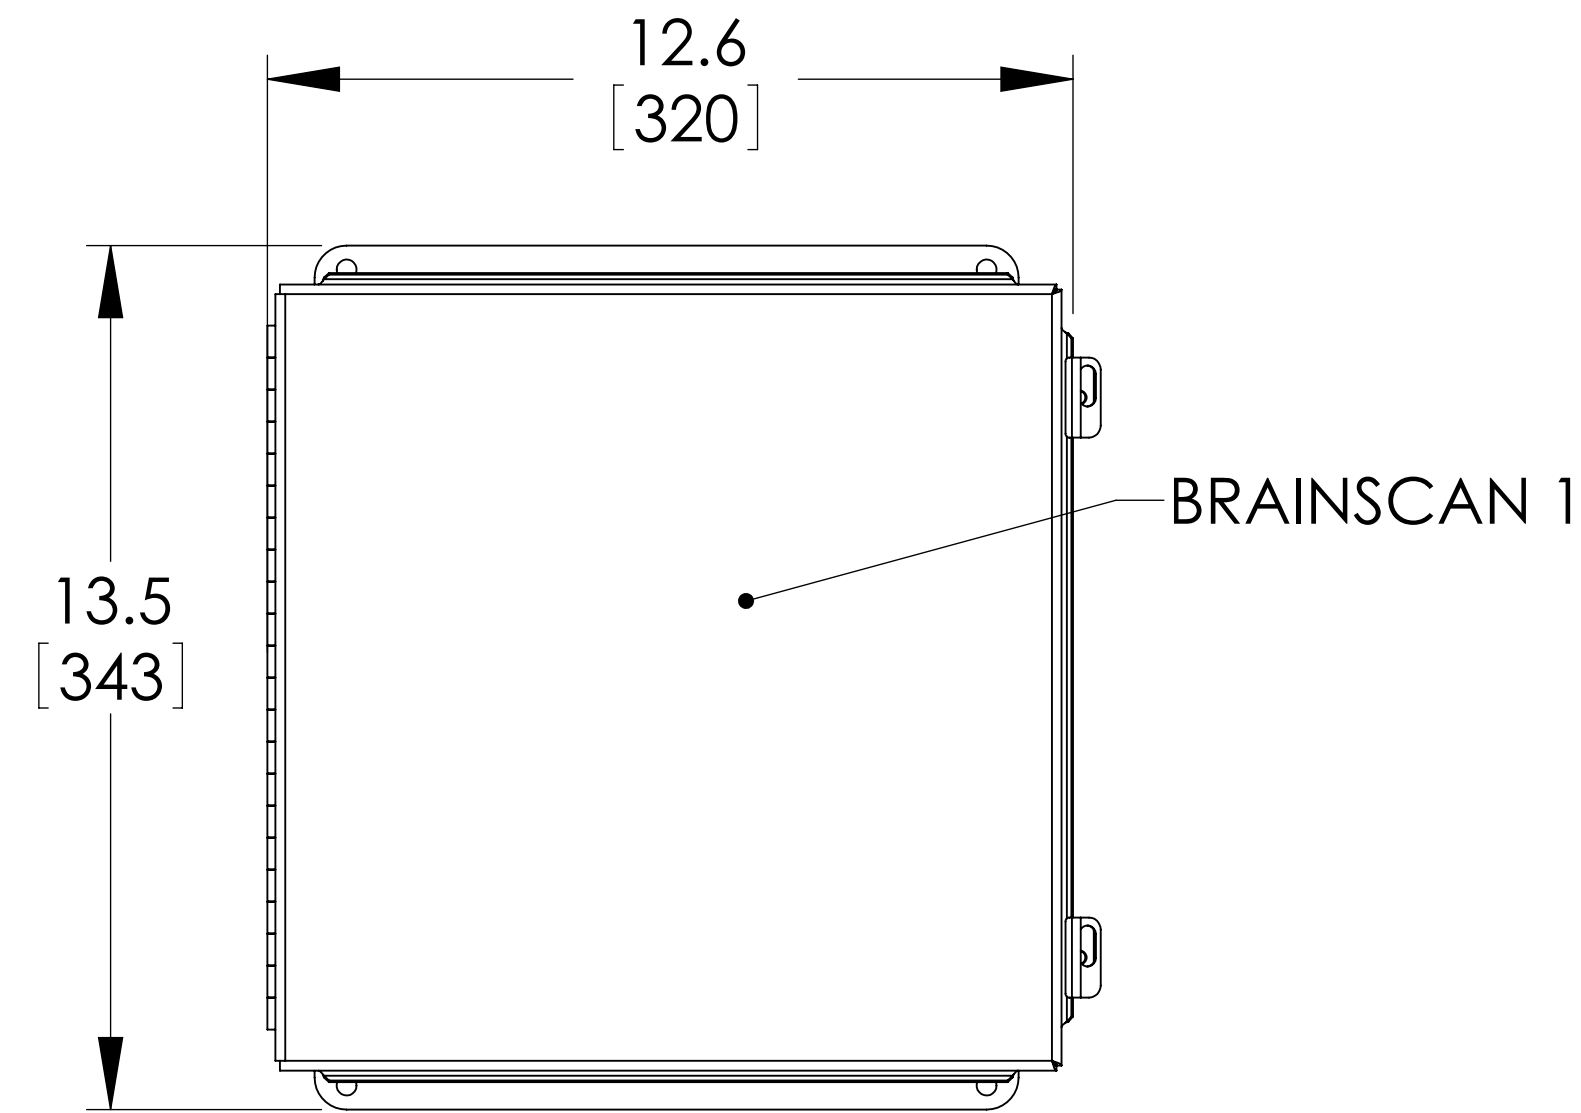

BRAIN MODEL
DRV80-150

MIXED WATER
OUTLET
3" NPT

HOT WATER
INLET
3" NPT

DO NOT SCALE DRAWING
TOLERANCES UNLESS OTHERWISE SPECIFIED

FRACTIONAL	± 1/64		
ANGULAR	± 2		
DECIMAL	.XXX ± .005	IN.	MM
	.XX ± .015		.10
	.X ± .3		