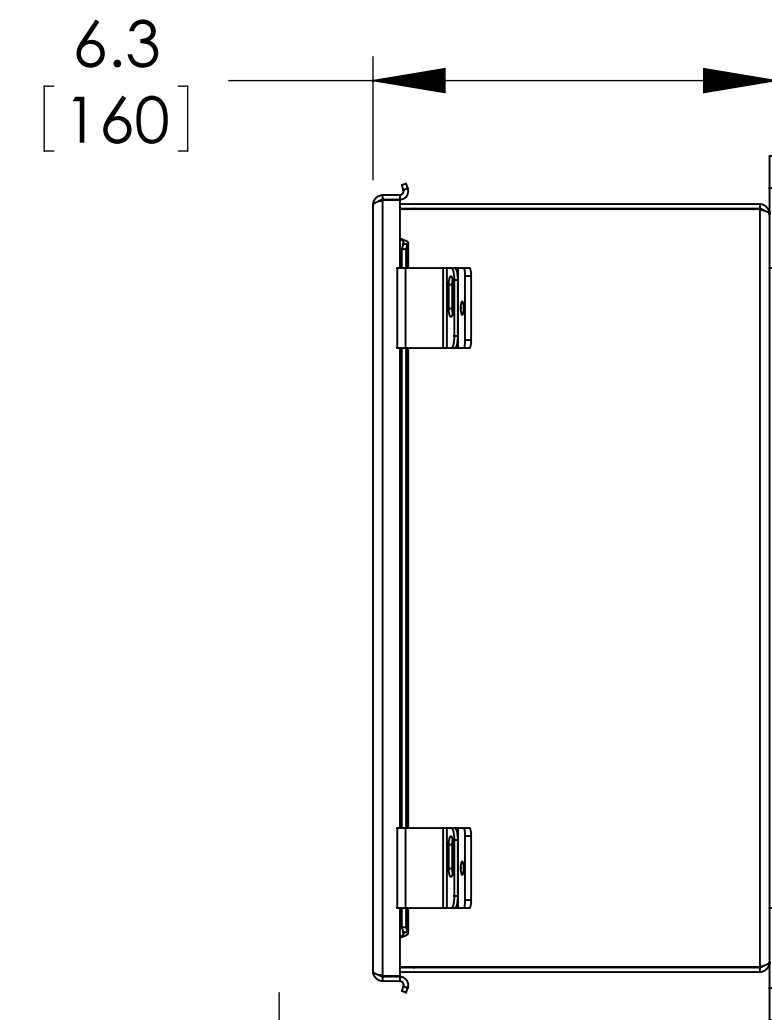

BRAIN MODEL
DRV80-150

MIXED WATER
OUTLET
3" NPT

HOT WATER
INLET
3" NPT

DO NOT SCALE DRAWING
TOLERANCES UNLESS OTHERWISE SPECIFIED

FRACTIONAL	± 1/64		
ANGULAR	± 2		
DECIMAL	.XXX ± .005	IN.	MM
	.XX ± .015		.10
	.X ± .3		

		NAME	DATE
		Jon Singer	6/28/2010
DRAWN	RELEASED		

ARMSTRONG INTERNATIONAL Copyright © 2010 ARMSTRONG INTERNATIONAL, INC.			
BRAIN DRV80R-150 BS1			
MATERIAL	n/a		SHEET 1 OF 2
	REV	DWG. D6805	