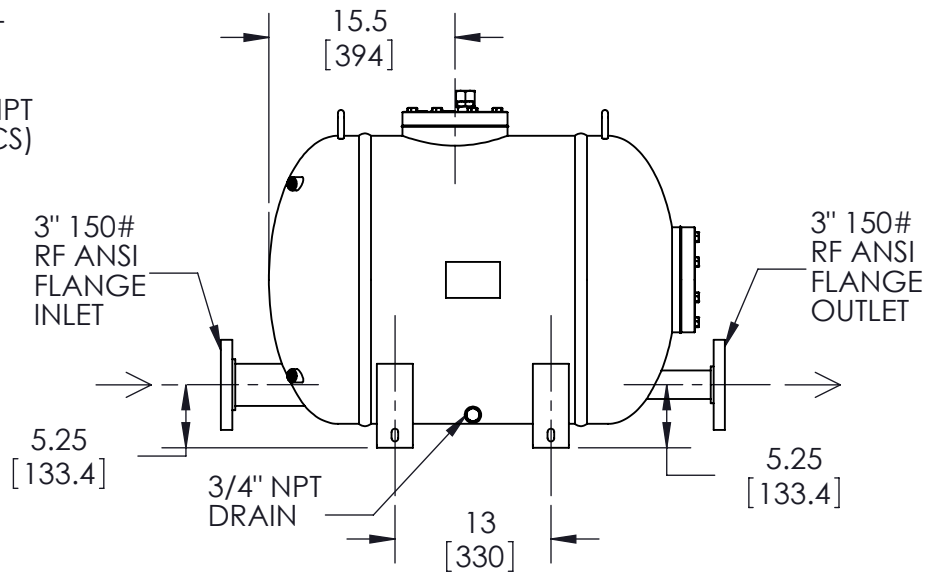

Date:

Product: DD12 STEAM TRAP/PUMP COMBINATION

ENGLISH

CD No.

Rev;

Date

WEB
Y|N
X

CD2472