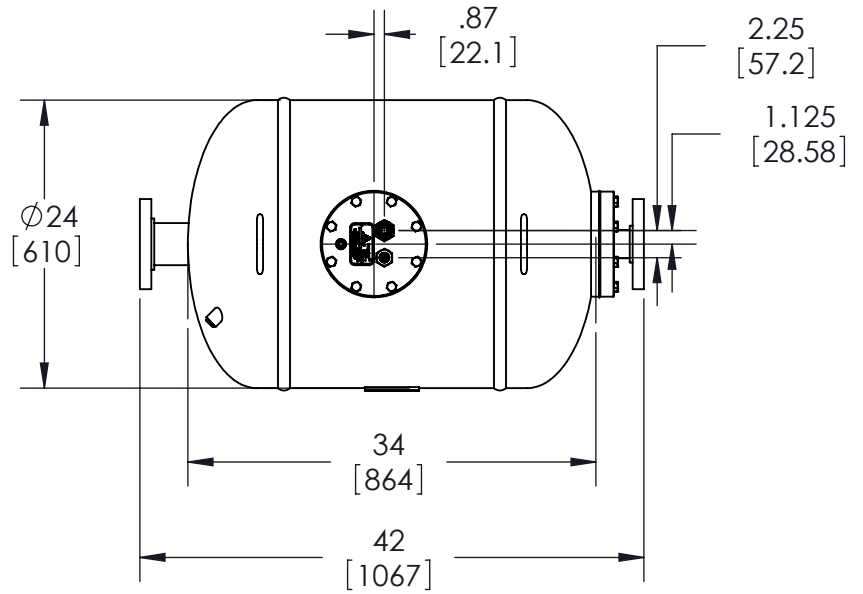

Date:

Product: DD12 STEAM TRAP/PUMP COMBINATION

ENGLISH

CD No.

Rev;

Date

WEB
Y|N
X

CD2472