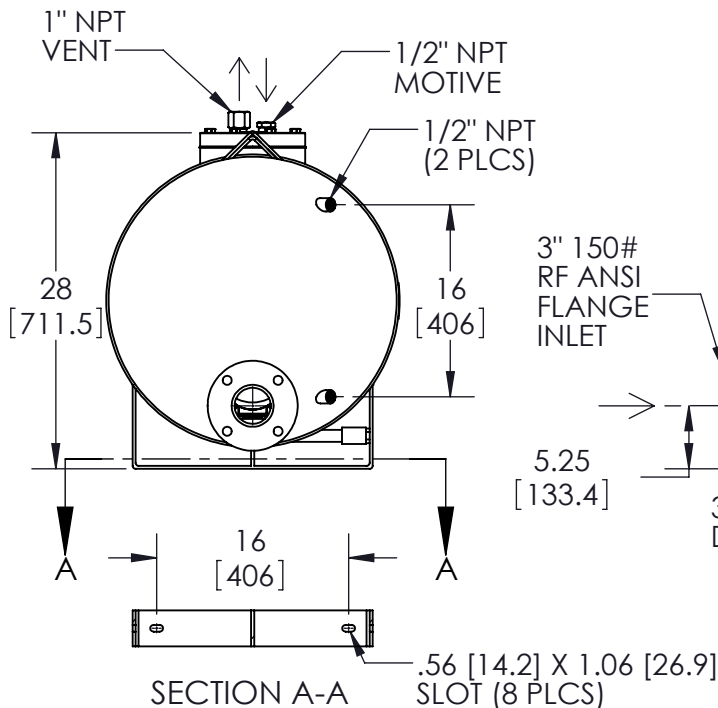

Date:

Product: DD12 STEAM TRAP/PUMP COMBINATION

ENGLISH

CD No.

Rev;

Date

WEB
Y|N
X

CD2472