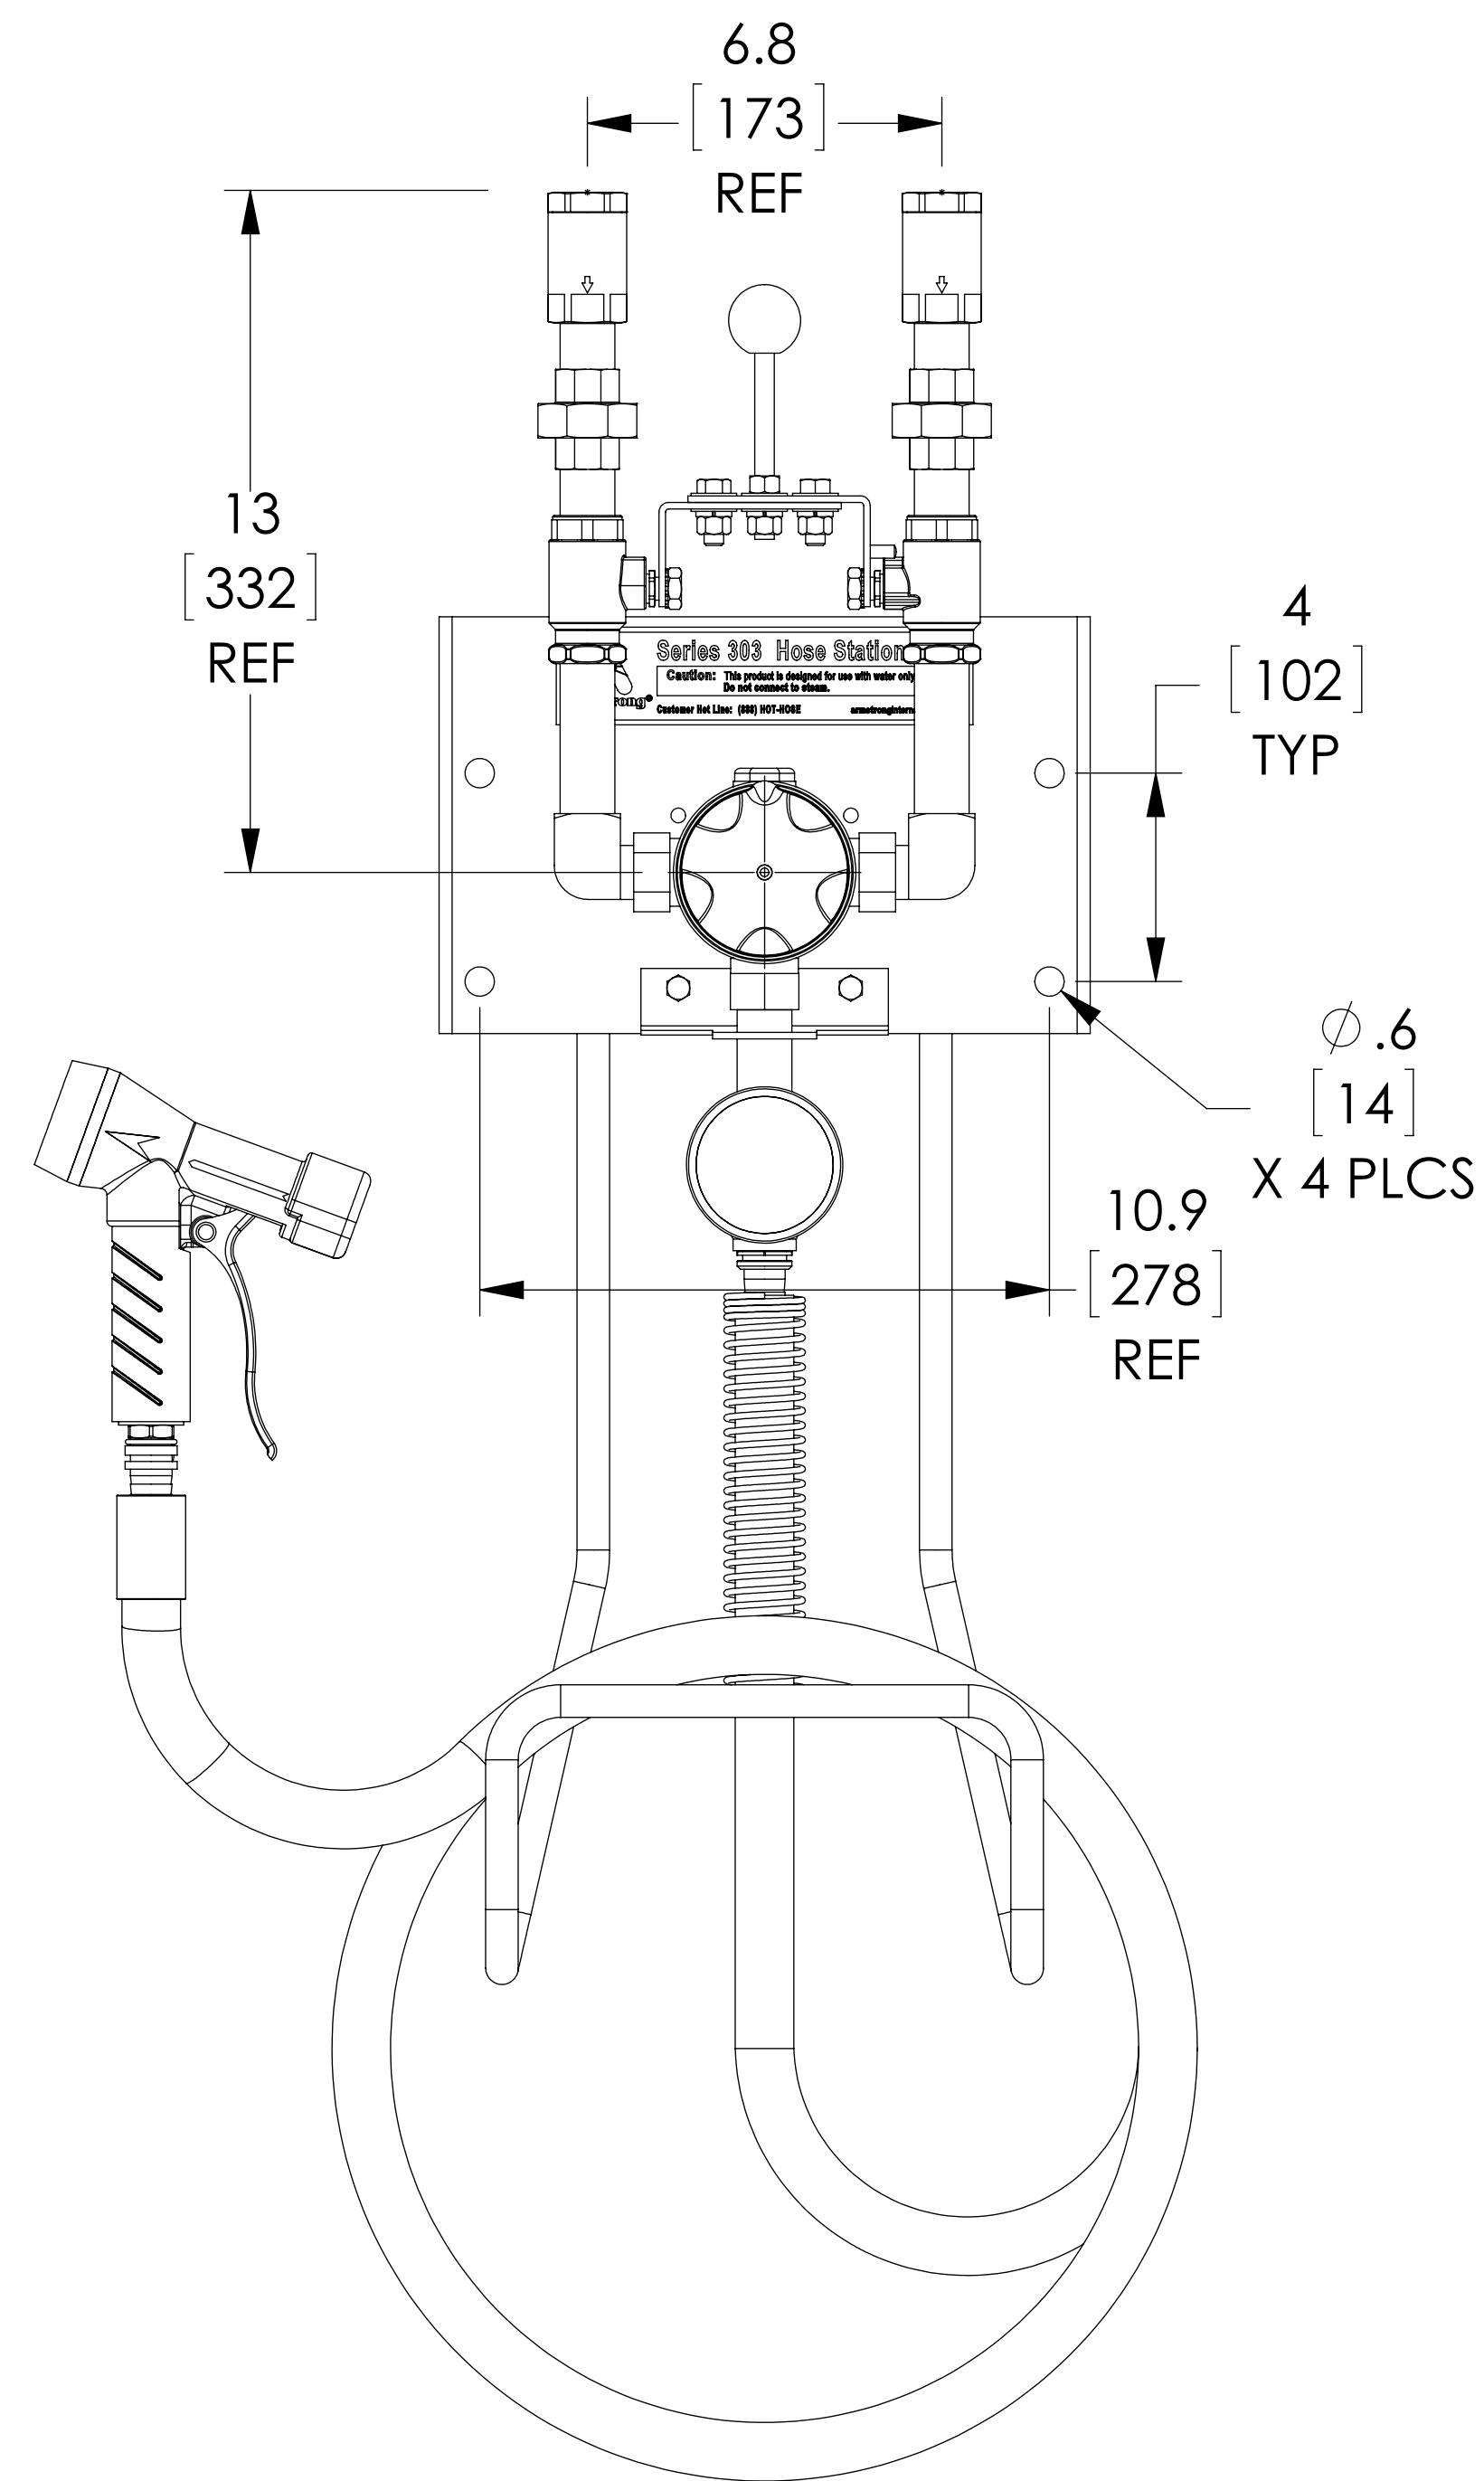

ITEM	MATERIAL
MIXING VALVE BODY	BRASS
COMPONENTS	BRASS
BACKPLATE / RACK	STAINLESS STEEL
HOSE	YELLOW (190F[88C])
NOZZLE	N/A
LOCATION	CONNECTION
COLD WATER IN CONNECTION	3/4" NPT
HOT WATER IN CONNECTION	3/4" NPT
OUTLET	3/4" NPT

NOTES:
REFERENCE ARMSTRONG DRAWING D24718

DO NOT SCALE DRAWING	
TOLERANCES UNLESS OTHERWISE SPECIFIED	
DIMENSIONING ENGLISH [mm]	
FRACTIONAL	± 1/64
ANGULAR:	± 2
DECIMAL	.XXX ± .005
	.XX ± .015
	.X ± .3

Armstrong®

NAME	DATE
CFG	10/2/2015
RELEASED	

ARMSTRONG INTERNATIONAL Copyright © 2010 ARMSTRONG INTERNATIONAL, INC.	
3033-50 320 HOT/COLD HOSE STATION	
D24718 C-199318	
MATERIAL	SHEET 1 OF 1
REV	DWG. SALES