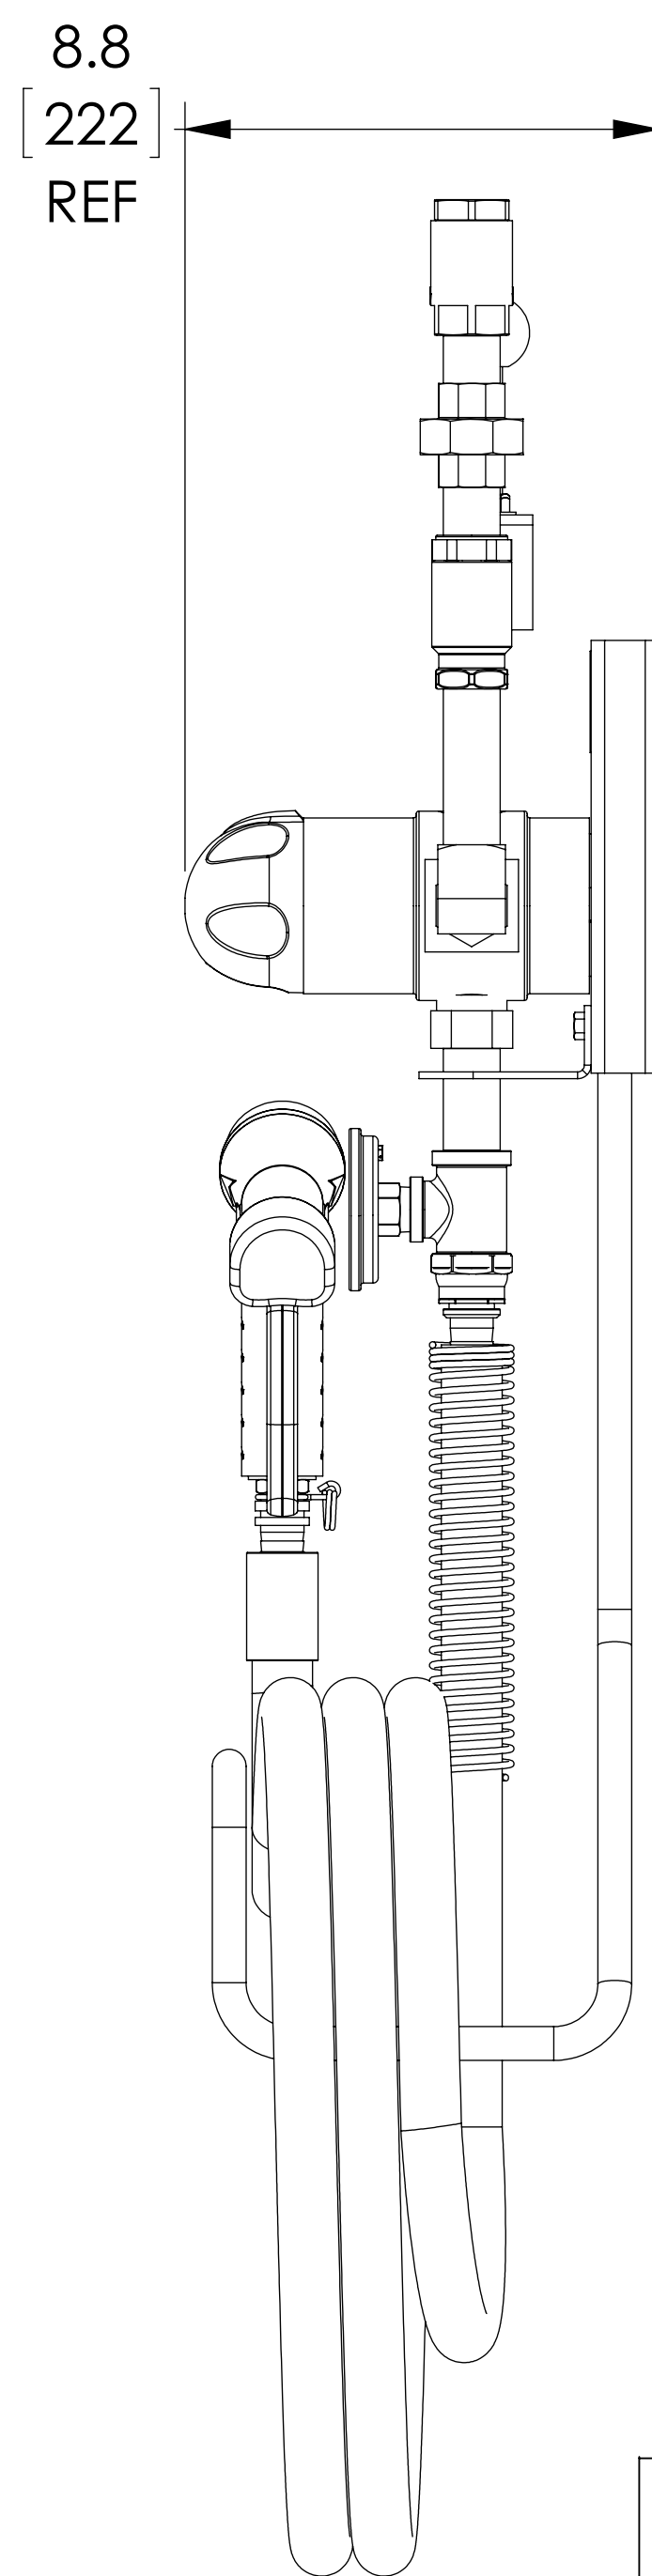

ITEM	MATERIAL
MIXING VALVE BODY	BRASS
COMPONENTS	BRASS
BACKPLATE / RACK	STAINLESS STEEL
HOSE	YELLOW (190F[88C])
NOZZLE	N/A
LOCATION	CONNECTION
COLD WATER IN CONNECTION	3/4" NPT
HOT WATER IN CONNECTION	3/4" NPT
OUTLET	3/4" NPT

NOTES:
REFERENCE ARMSTRONG DRAWING D24718

DO NOT SCALE DRAWING	
TOLERANCES UNLESS OTHERWISE SPECIFIED	
DIMENSIONING ENGLISH [mm]	
FRACTIONAL	± 1/64
ANGULAR:	± 2
DECIMAL	.XXX ± .005
	.XX ± .015
	.X ± .3

Armstrong®

NAME	DATE
CFG	10/2/2015
RELEASED	

ARMSTRONG INTERNATIONAL Copyright © 2010 ARMSTRONG INTERNATIONAL, INC.	
3033-50 320 HOT/COLD HOSE STATION	
D24718 C-199318	
MATERIAL	SHEET 1 OF 1
REV	DWG. SALES