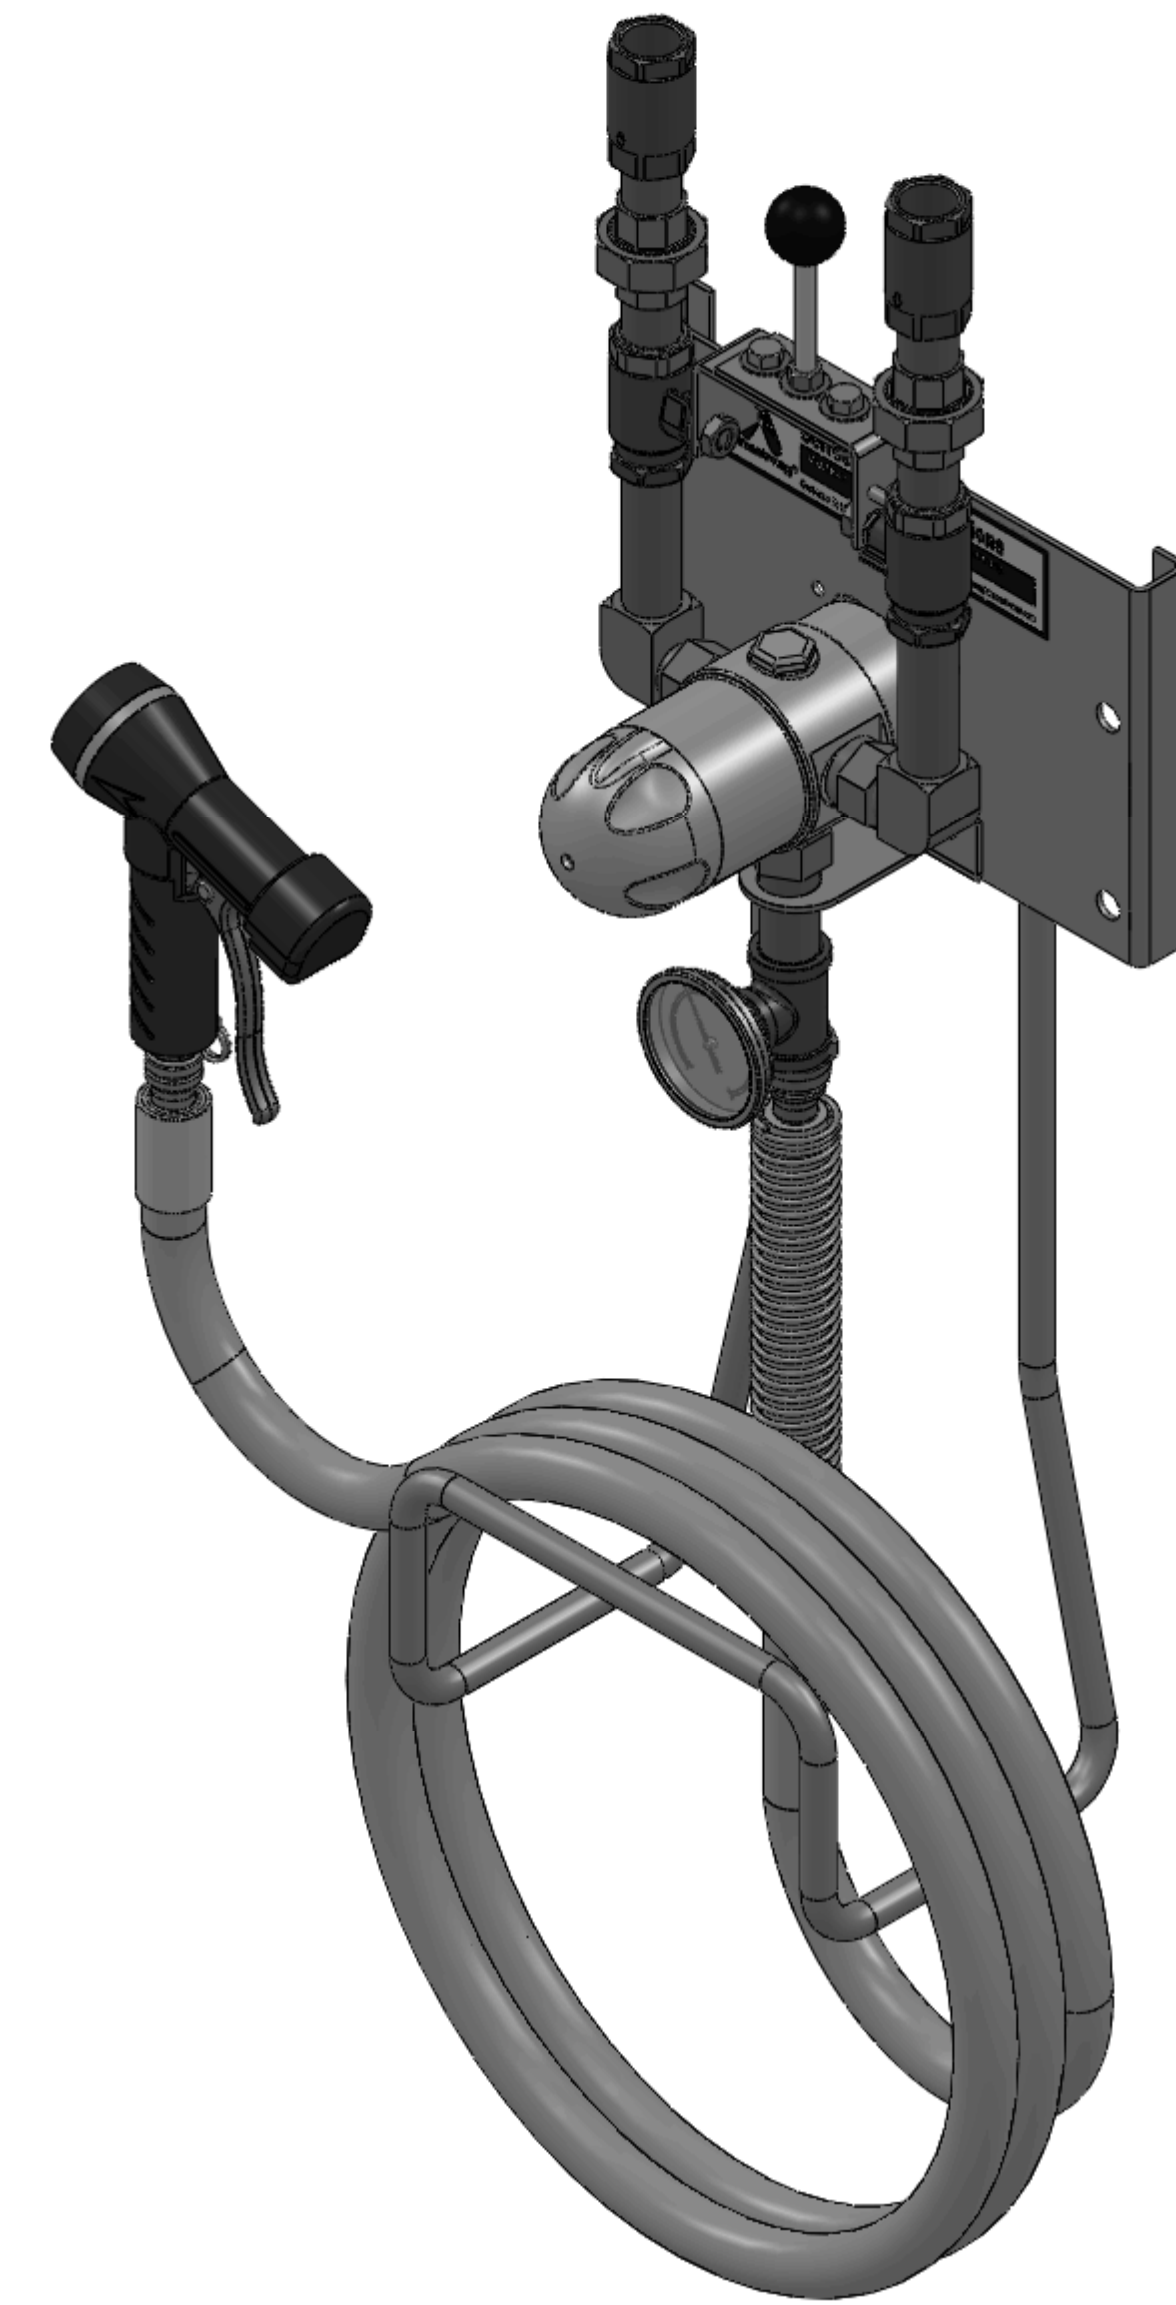

ITEM	MATERIAL
MIXING VALVE BODY	BRASS
COMPONENTS	BRASS
BACKPLATE / RACK	STAINLESS STEEL
HOSE	YELLOW (190F[88C])
NOZZLE	N/A
LOCATION	CONNECTION
COLD WATER IN CONNECTION	3/4" NPT
HOT WATER IN CONNECTION	3/4" NPT
OUTLET	3/4" NPT

NOTES:
REFERENCE ARMSTRONG DRAWING D24718

DO NOT SCALE DRAWING	
TOLERANCES UNLESS OTHERWISE SPECIFIED	
DIMENSIONING ENGLISH [mm]	
FRACTIONAL	± 1/64
ANGULAR:	± 2
DECIMAL	.XXX ± .005
	.XX ± .015
	.X ± .3