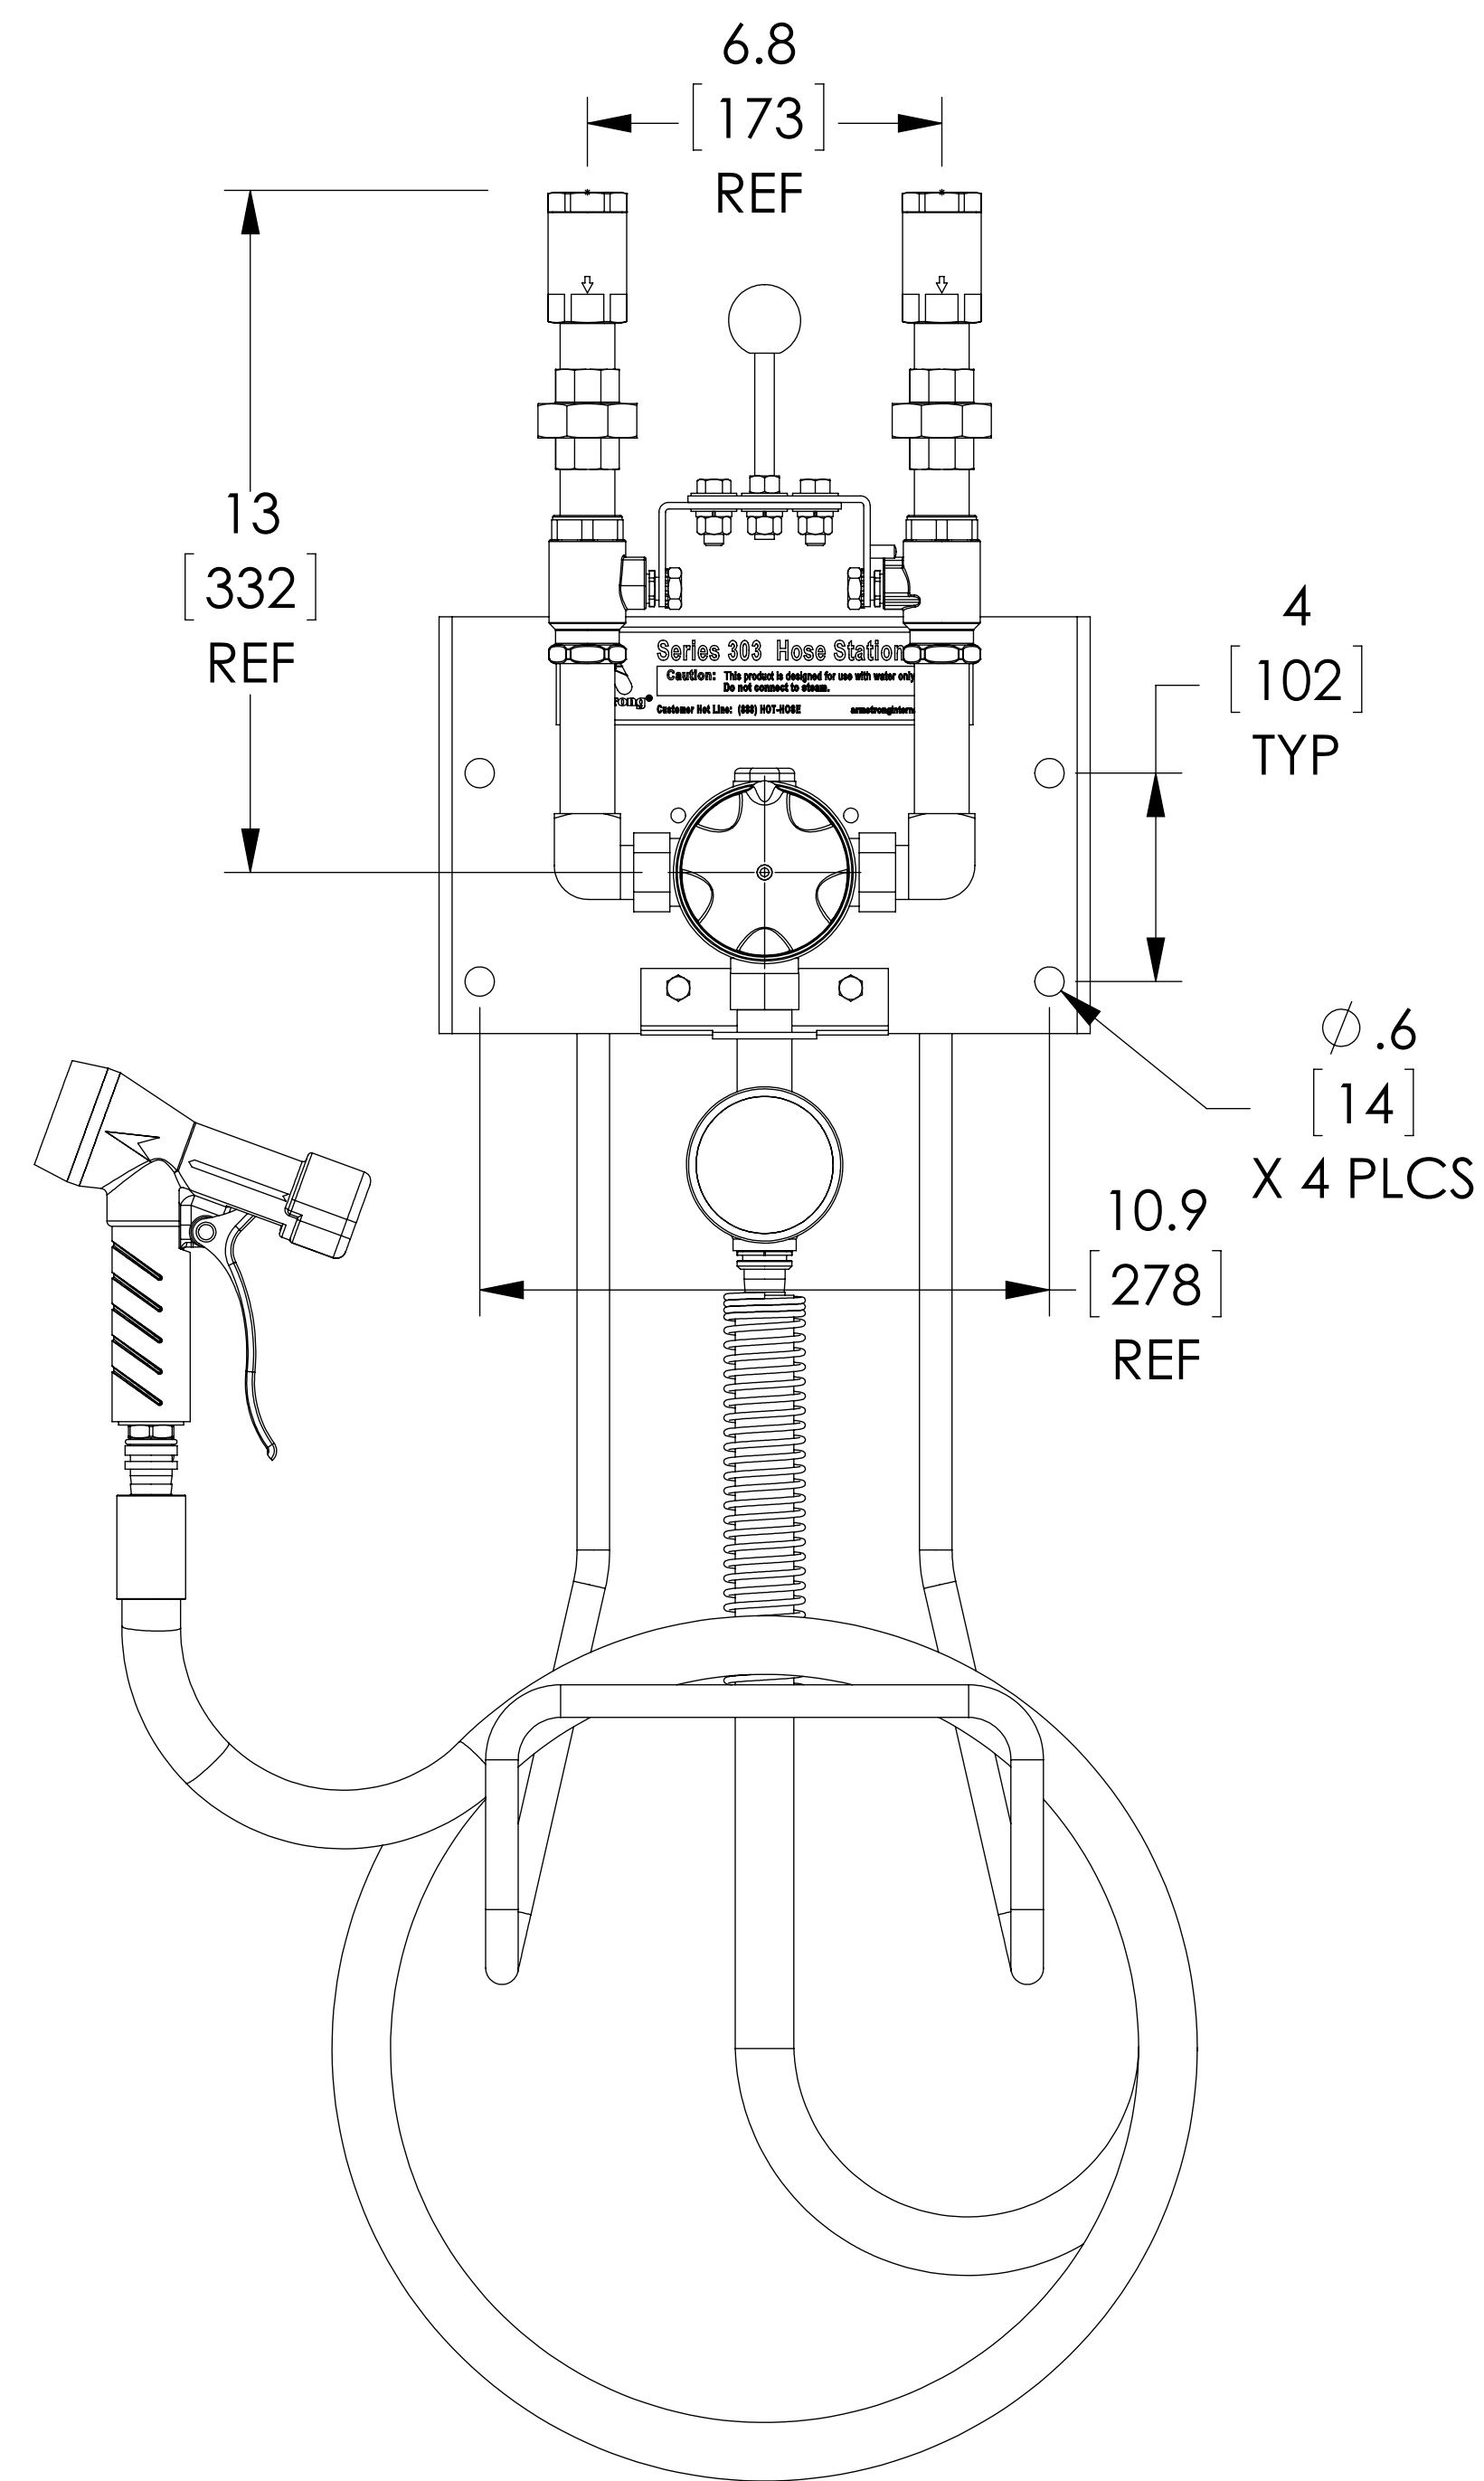

ITEM	MATERIAL
MIXING VALVE BODY	BRASS
COMPONENTS	BRASS
BACKPLATE / RACK	STAINLESS STEEL
HOSE	YELLOW (190F[88C])
NOZZLE	N/A
LOCATION	CONNECTION
COLD WATER IN CONNECTION	3/4" NPT
HOT WATER IN CONNECTION	3/4" NPT
OUTLET	3/4" NPT

NOTES:
REFERENCE ARMSTRONG DRAWING D24717

DO NOT SCALE DRAWING TOLERANCES UNLESS OTHERWISE SPECIFIED	
DIMENSIONING ENGLISH [mm]	
FRACTIONAL ± 1/64 ANGULAR: ± 2	
DECIMAL	.XXX ± .005 .XX ± .015 .X ± .3
	IN. .010 MM .10 .3

NAME	DATE
CFG	10/2/2015
RELEASED	

ARMSTRONG INTERNATIONAL
Copyright © 2010 ARMSTRONG INTERNATIONAL, INC.

3033-25 320 HOT/COLD HOSE STATION

D24717
C-199315

MATERIAL	SHEET 1 OF 1
REV	DWG. SALES