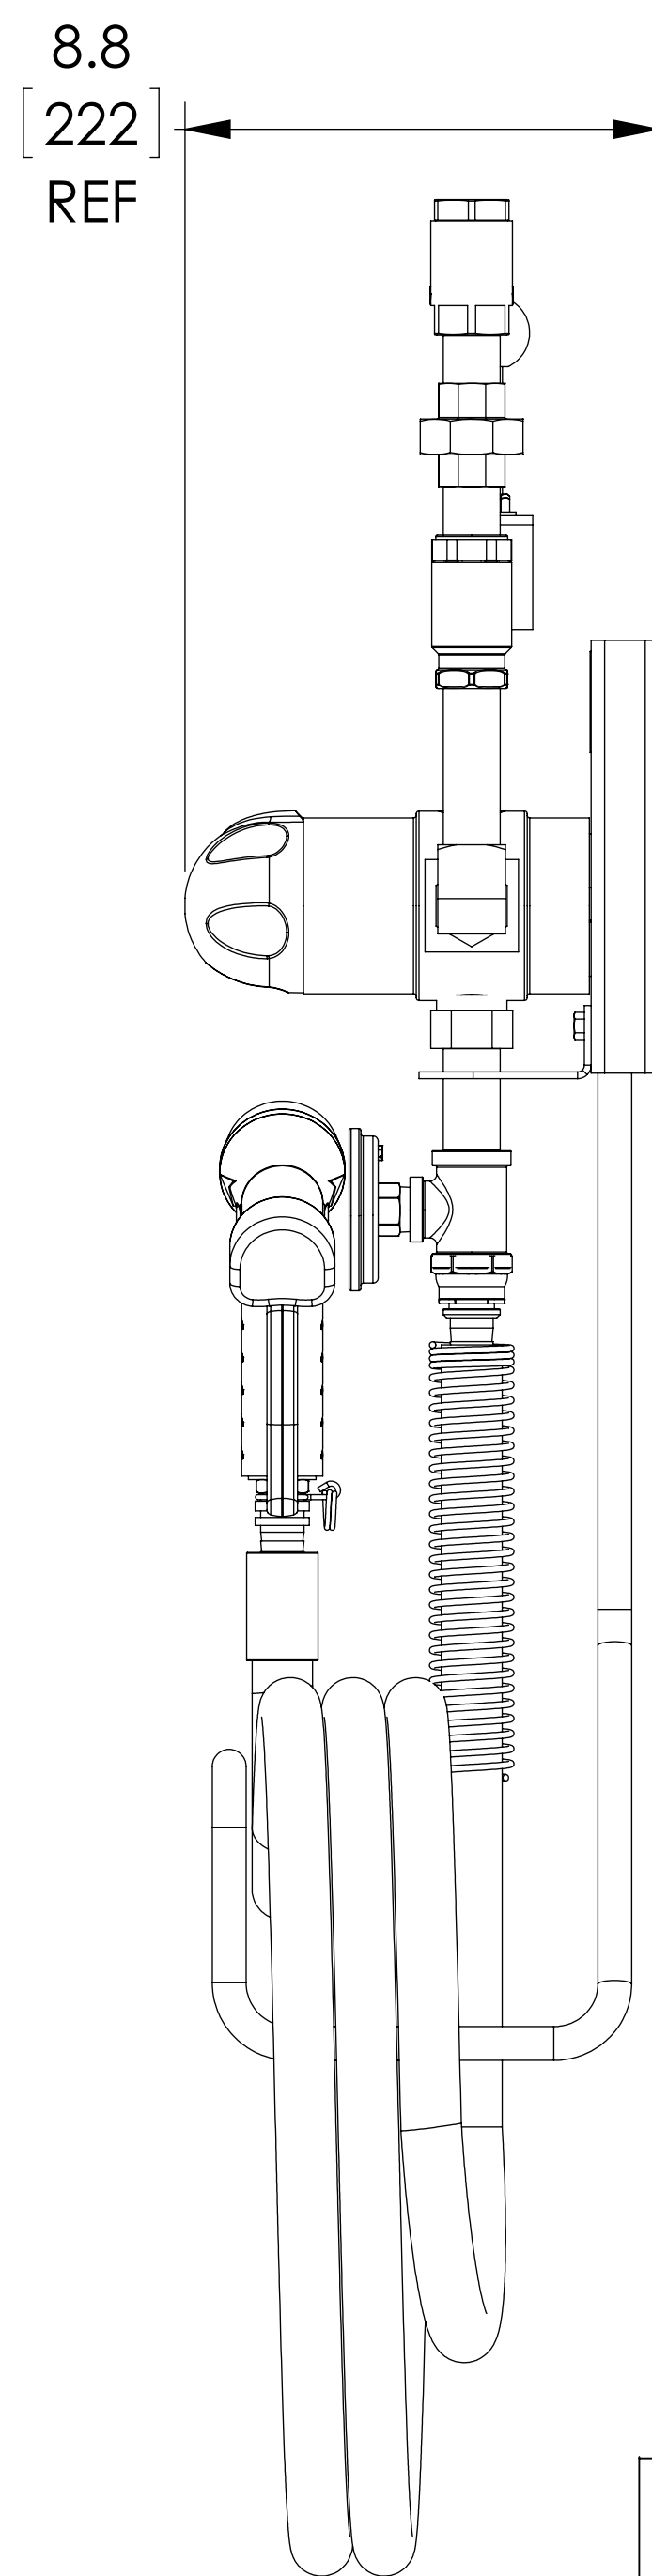

ITEM	MATERIAL
MIXING VALVE BODY	BRASS
COMPONENTS	BRASS
BACKPLATE / RACK	STAINLESS STEEL
HOSE	YELLOW (190F[88C])
NOZZLE	N/A
LOCATION	CONNECTION
COLD WATER IN CONNECTION	3/4" NPT
HOT WATER IN CONNECTION	3/4" NPT
OUTLET	3/4" NPT

NOTES:
REFERENCE ARMSTRONG DRAWING D24717

DO NOT SCALE DRAWING TOLERANCES UNLESS OTHERWISE SPECIFIED	
DIMENSIONING ENGLISH [mm]	
FRACTIONAL ± 1/64 ANGULAR: ± 2	
DECIMAL	.XXX ± .005 .XX ± .015 .X ± .3
	IN. .010 MM .10 .3

NAME	DATE
CFG	10/2/2015
RELEASED	

ARMSTRONG INTERNATIONAL
Copyright © 2010 ARMSTRONG INTERNATIONAL, INC.

3033-25 320 HOT/COLD HOSE STATION

D24717
C-199315

MATERIAL	SHEET 1 OF 1
REV	DWG. SALES