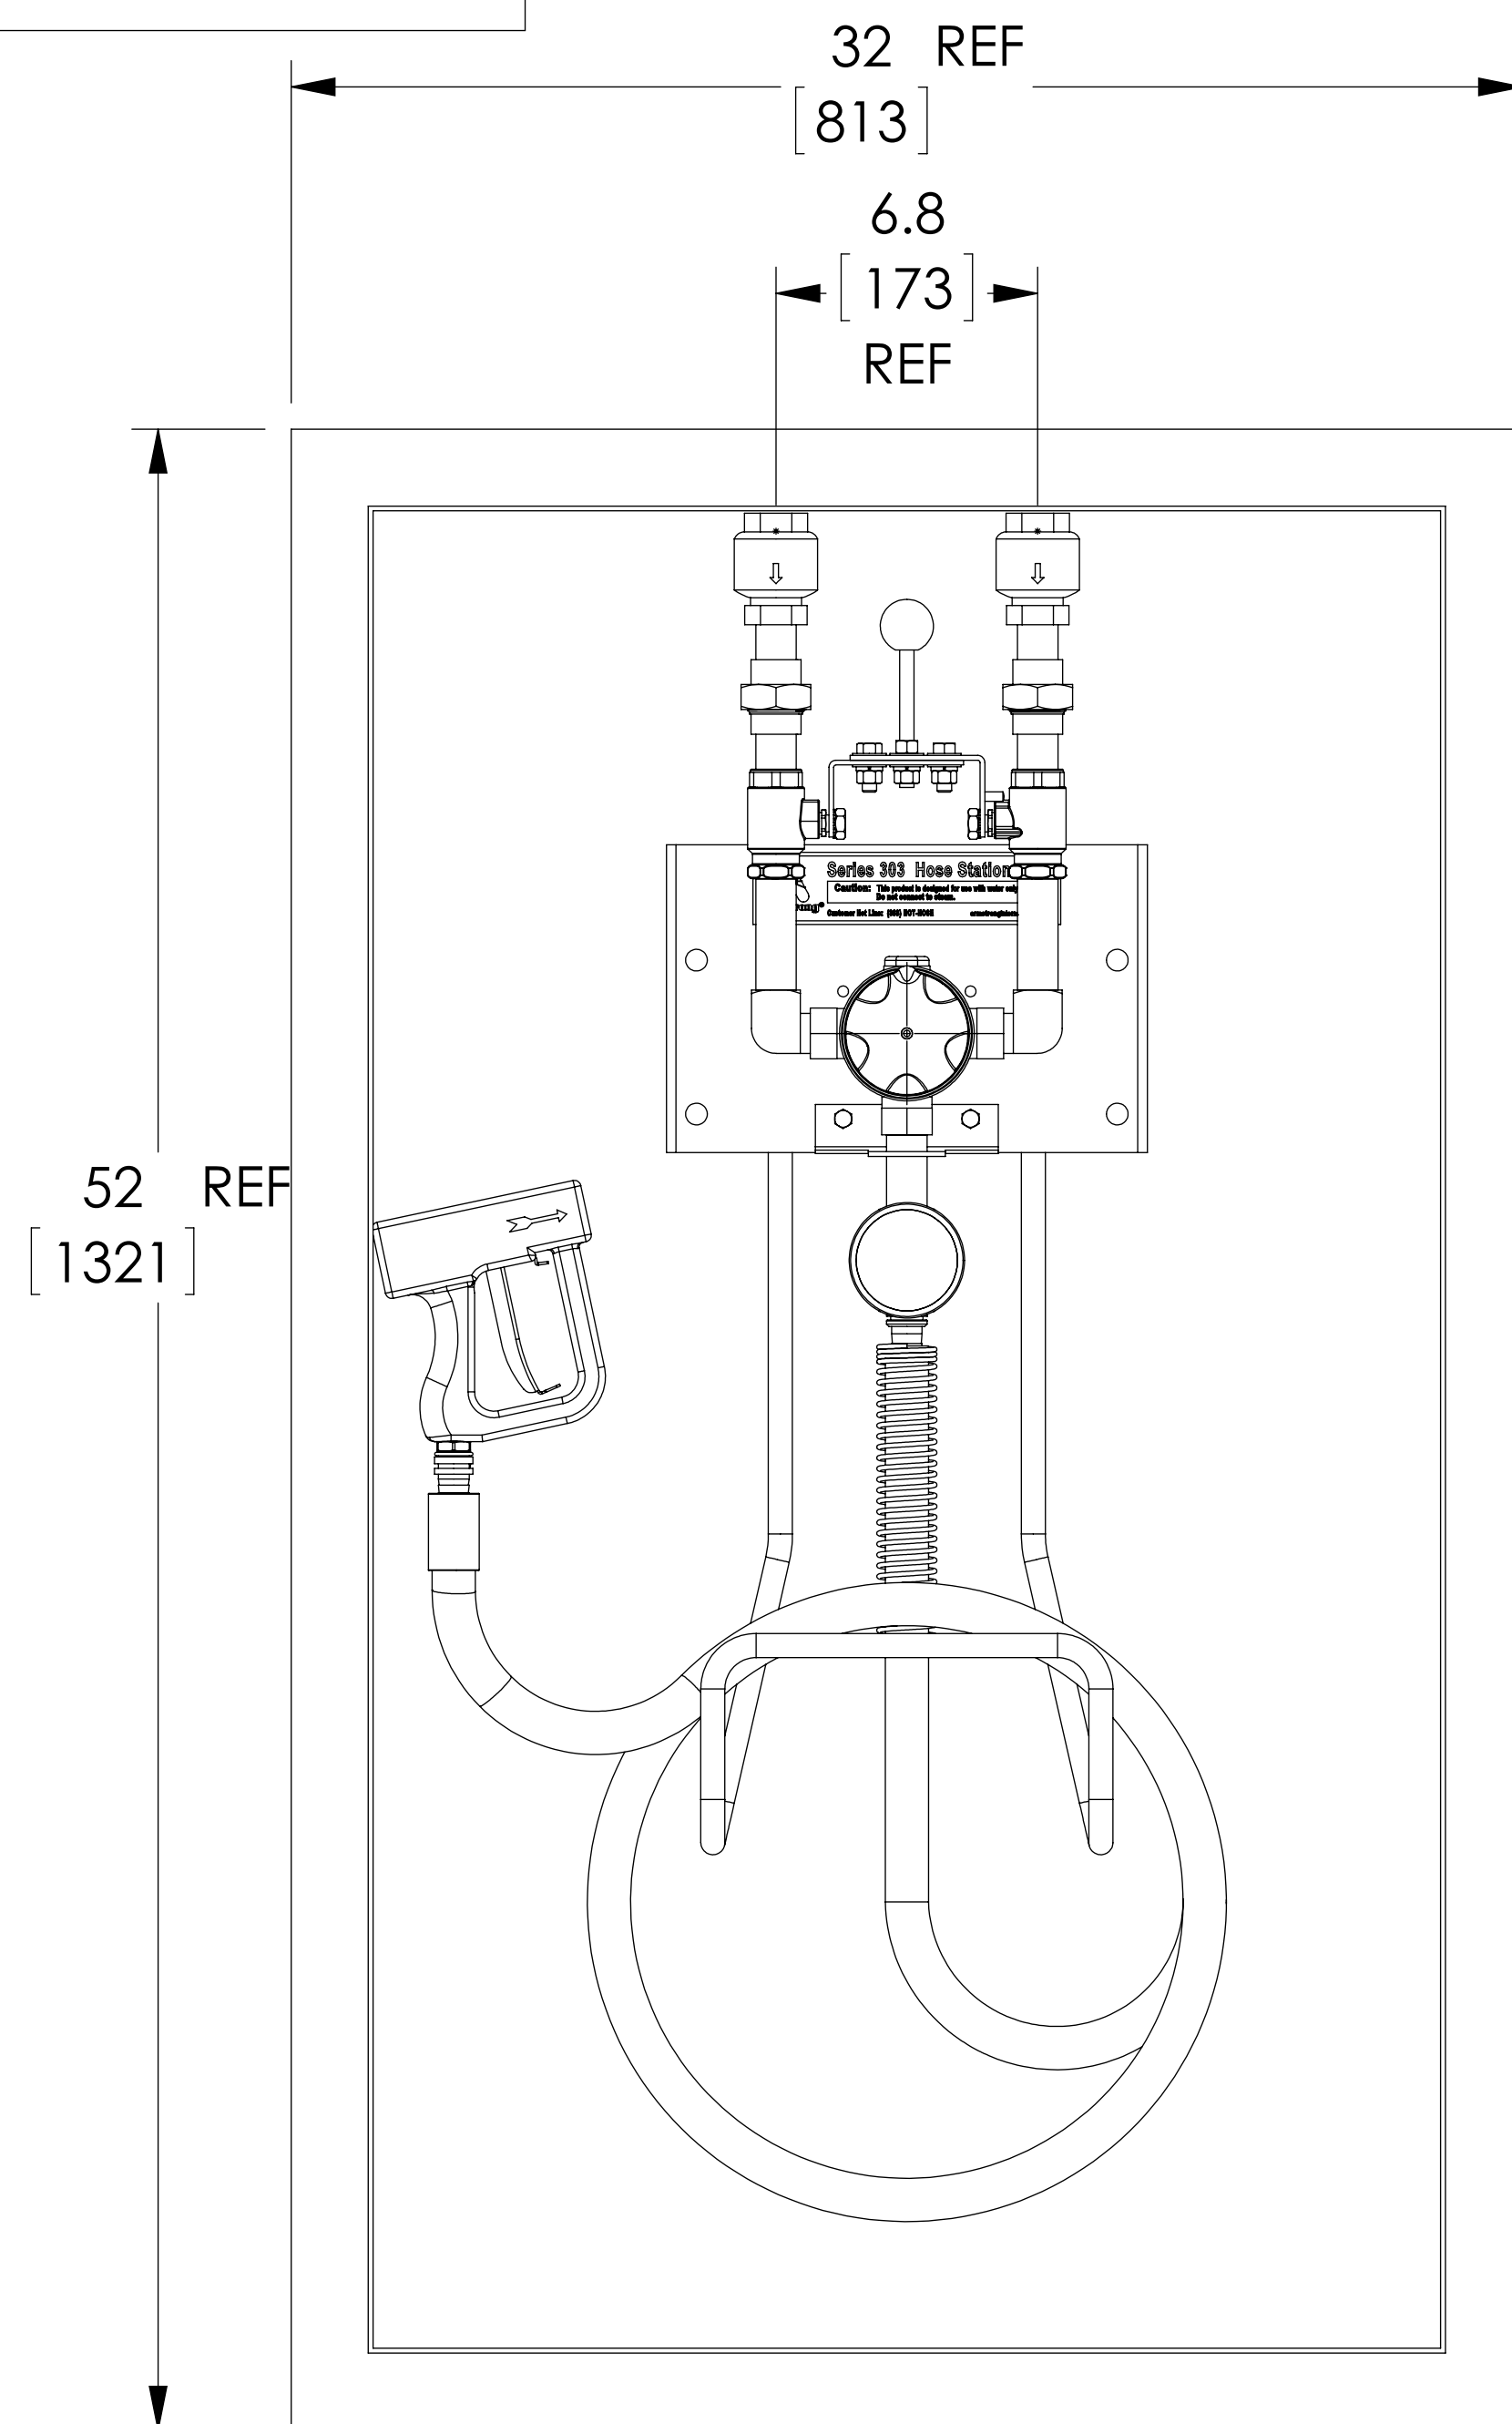

ITEM	MATERIAL
MIXING VALVE BODY	BRASS
COMPONENTS	NICKEL PLATED
BACKPLATE / RACK	STAINLESS STEEL
HOSE	YELLOW (190F[88C])
NOZZLE	STAINLESS STEEL
LOCATION	CONNECTION
COLD WATER IN CONNECTION	3/4" NPT
HOT WATER IN CONNECTION	3/4" NPT
OUTLET	3/4" NPT

NOTES:  
 CABINET SHOWN WITH DOORS OFF FOR VIEWING CLARITY  
 REFERENCE ARMSTRONG DRAWING D540828

DO NOT SCALE DRAWING																	
TOLERANCES UNLESS OTHERWISE SPECIFIED																	
DIMENSIONING ENGLISH [mm]																	
FRACTIONAL ± 1/64																	
ANGULAR: ± 2																	
DECIMAL	<table border="1"> <tr> <td>.XXXX</td> <td>±</td> <td>.0005</td> <td>----</td> </tr> <tr> <td>.XXX</td> <td>±</td> <td>.005</td> <td>.010</td> </tr> <tr> <td>.XX</td> <td>±</td> <td>.015</td> <td>.10</td> </tr> <tr> <td>.X</td> <td>±</td> <td>-----</td> <td>.3</td> </tr> </table>	.XXXX	±	.0005	----	.XXX	±	.005	.010	.XX	±	.015	.10	.X	±	-----	.3
.XXXX	±	.0005	----														
.XXX	±	.005	.010														
.XX	±	.015	.10														
.X	±	-----	.3														

		NAME	DATE
		CFG	10/2/2015
RELEASED			

<b>ARMSTRONG INTERNATIONAL</b> Copyright © 2010 ARMSTRONG INTERNATIONAL, INC.	
<b>3033S 3/4 NPT BRS PREMIUM W/HOSE</b> <b>RACK YEL HOSE 50 FT TRIGGERGUARD SS</b> <b>FMCD</b> <b>D540828</b> <b>C-199336</b>	
MATERIAL	SHEET 1 OF 1
REV	DWG. SALES