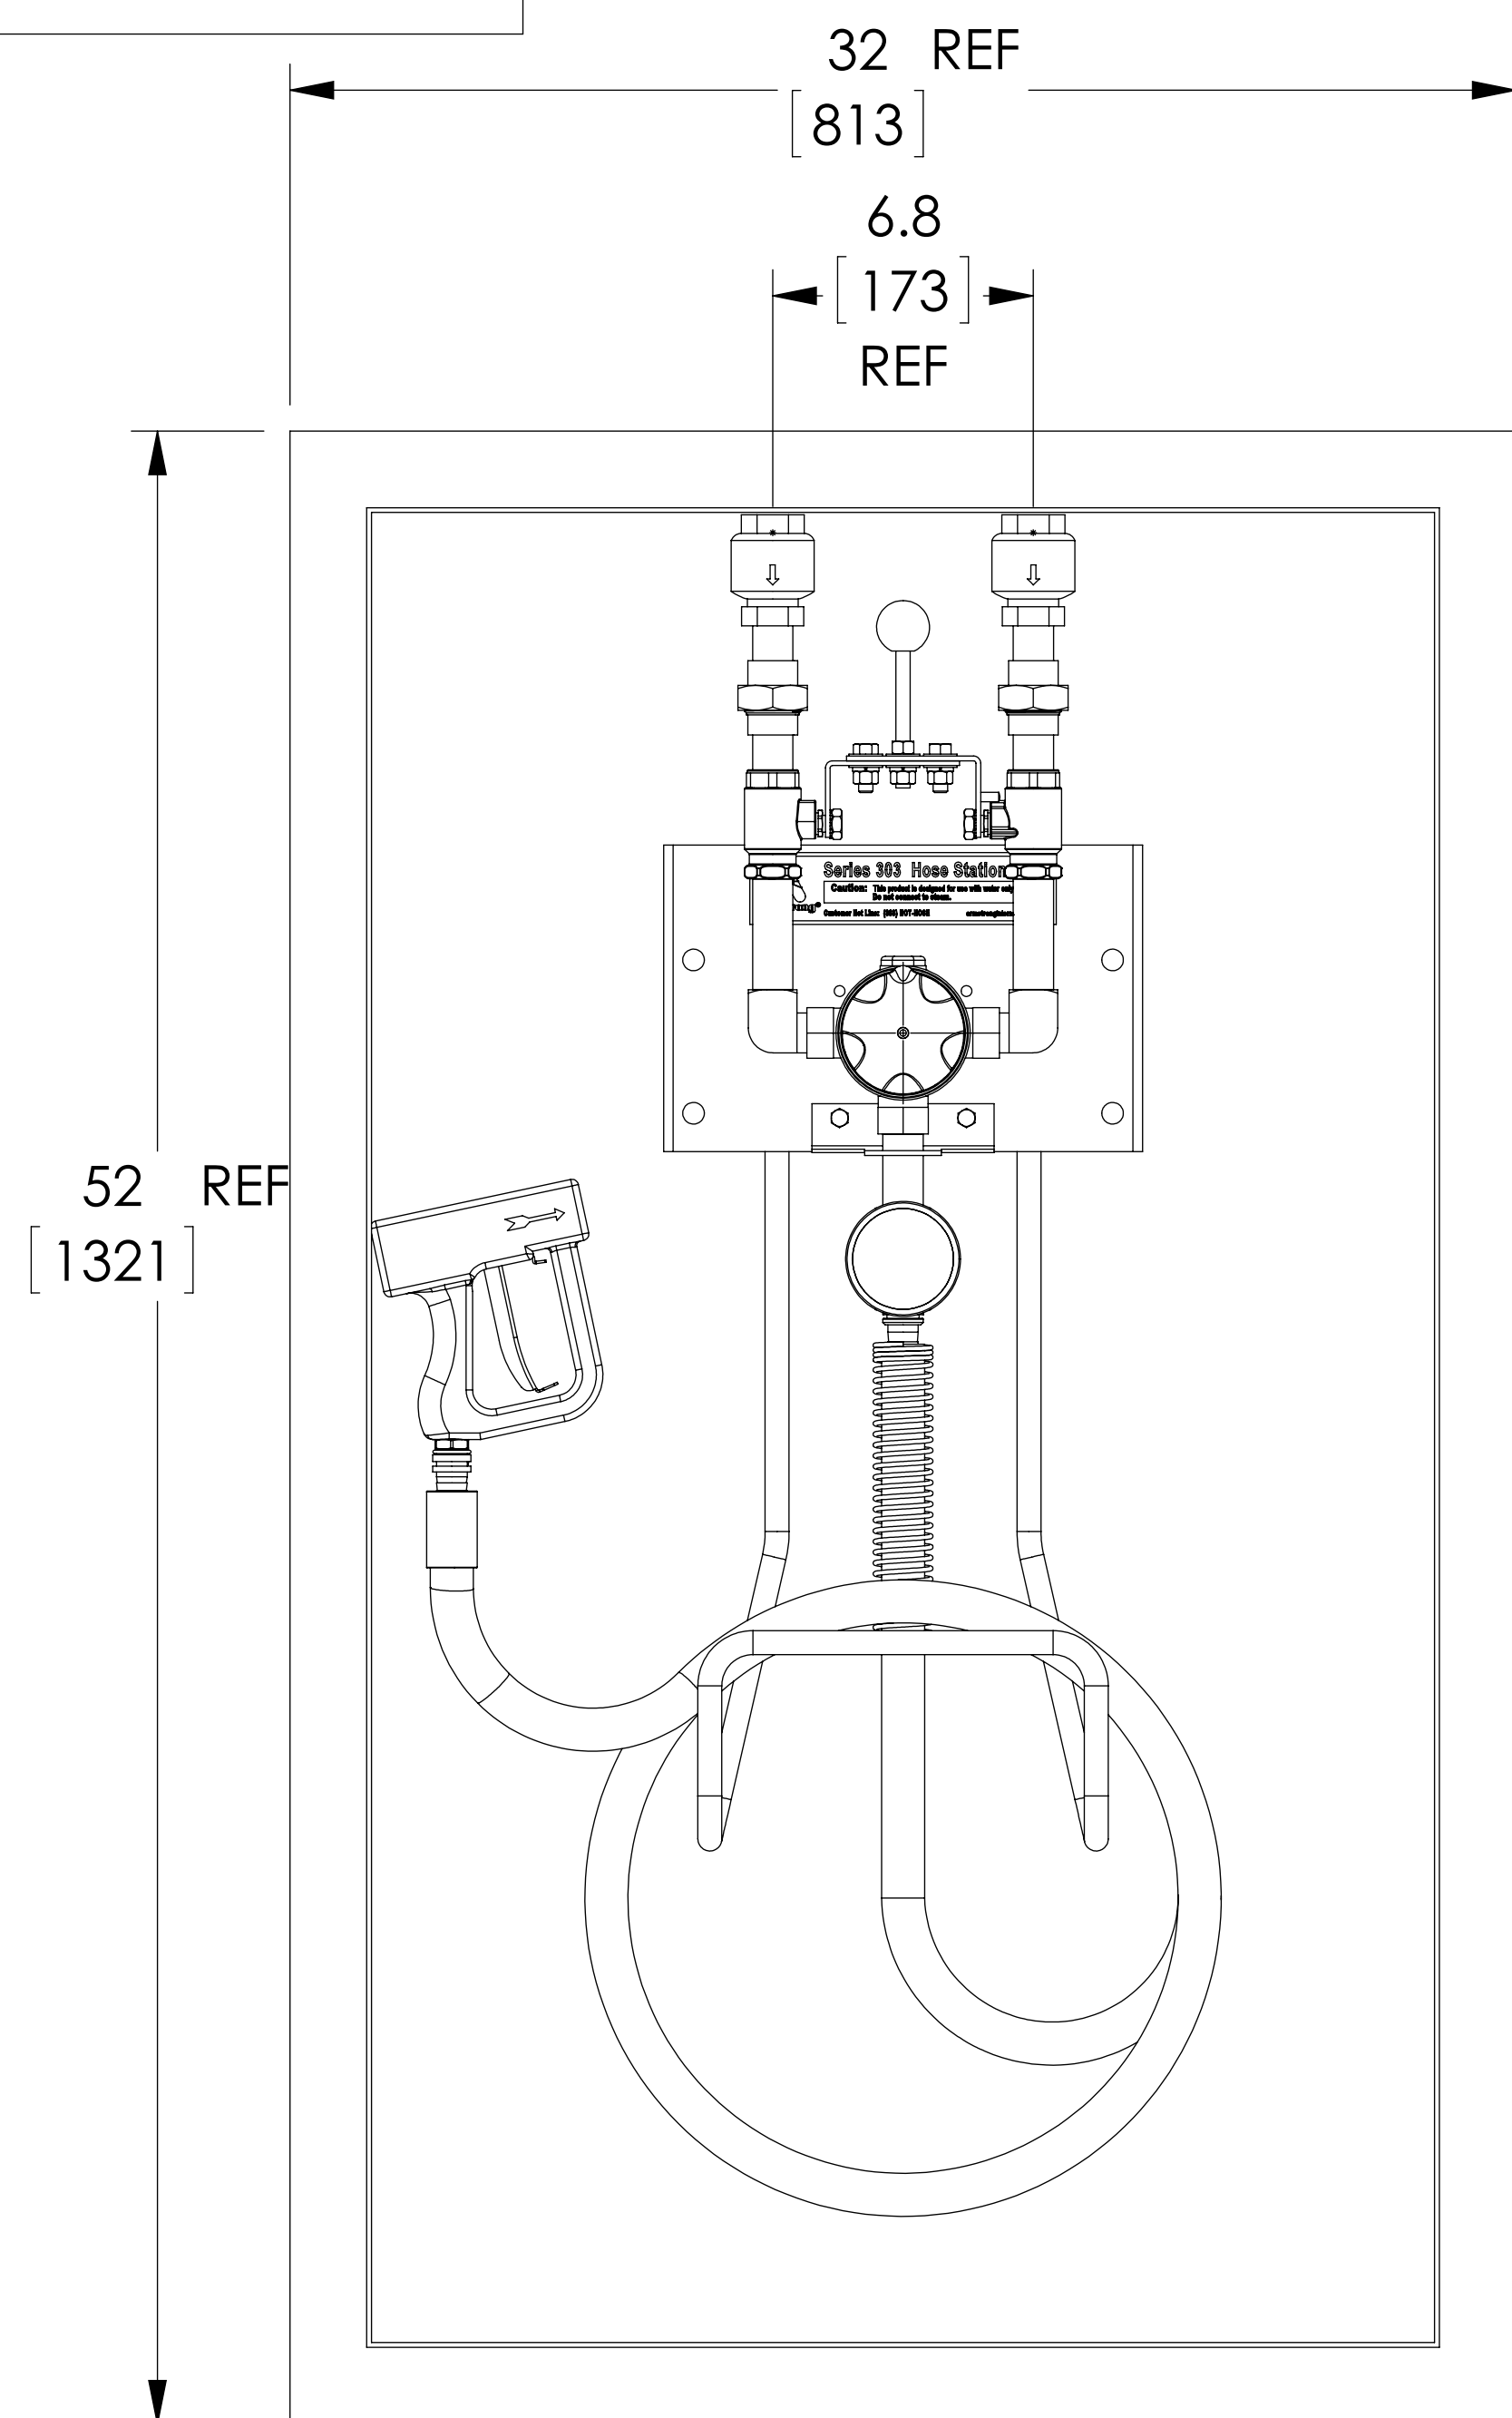

ITEM	MATERIAL
MIXING VALVE BODY	BRASS
COMPONENTS	NICKEL PLATED
BACKPLATE / RACK	STAINLESS STEEL
HOSE	YELLOW (190F[88C])
NOZZLE	STAINLESS STEEL
LOCATION	CONNECTION
COLD WATER IN CONNECTION	3/4" NPT
HOT WATER IN CONNECTION	3/4" NPT
OUTLET	3/4" NPT

NOTES:  
 CABINET SHOWN WITH DOORS OFF FOR VIEWING CLARITY  
 REFERENCE ARMSTRONG DRAWING D660834

DO NOT SCALE DRAWING																	
TOLERANCES UNLESS OTHERWISE SPECIFIED																	
DIMENSIONING ENGLISH [mm]																	
FRACTIONAL ± 1/64																	
ANGULAR: ± 2																	
DECIMAL	<table border="1"> <tr> <td>.XXXX</td> <td>±</td> <td>.0005</td> <td>----</td> </tr> <tr> <td>.XXX</td> <td>±</td> <td>.005</td> <td>.010</td> </tr> <tr> <td>.XX</td> <td>±</td> <td>.015</td> <td>.10</td> </tr> <tr> <td>.X</td> <td>±</td> <td>-----</td> <td>.3</td> </tr> </table>	.XXXX	±	.0005	----	.XXX	±	.005	.010	.XX	±	.015	.10	.X	±	-----	.3
.XXXX	±	.0005	----														
.XXX	±	.005	.010														
.XX	±	.015	.10														
.X	±	-----	.3														

		NAME	DATE
		CFG	12/9/2015
RELEASED			

<b>ARMSTRONG INTERNATIONAL</b> Copyright © 2010 ARMSTRONG INTERNATIONAL, INC.	
<b>3033S 3/4 NPT BRS PREMIUM W/HOSE</b> <b>RACK YEL HOSE 25 FT TRIGGERGUARD SS</b> <b>FMCD SSCV</b> <b>D660834</b> <b>C-208009</b>	
MATERIAL	SHEET 1 OF 1
REV	DWG. SALES