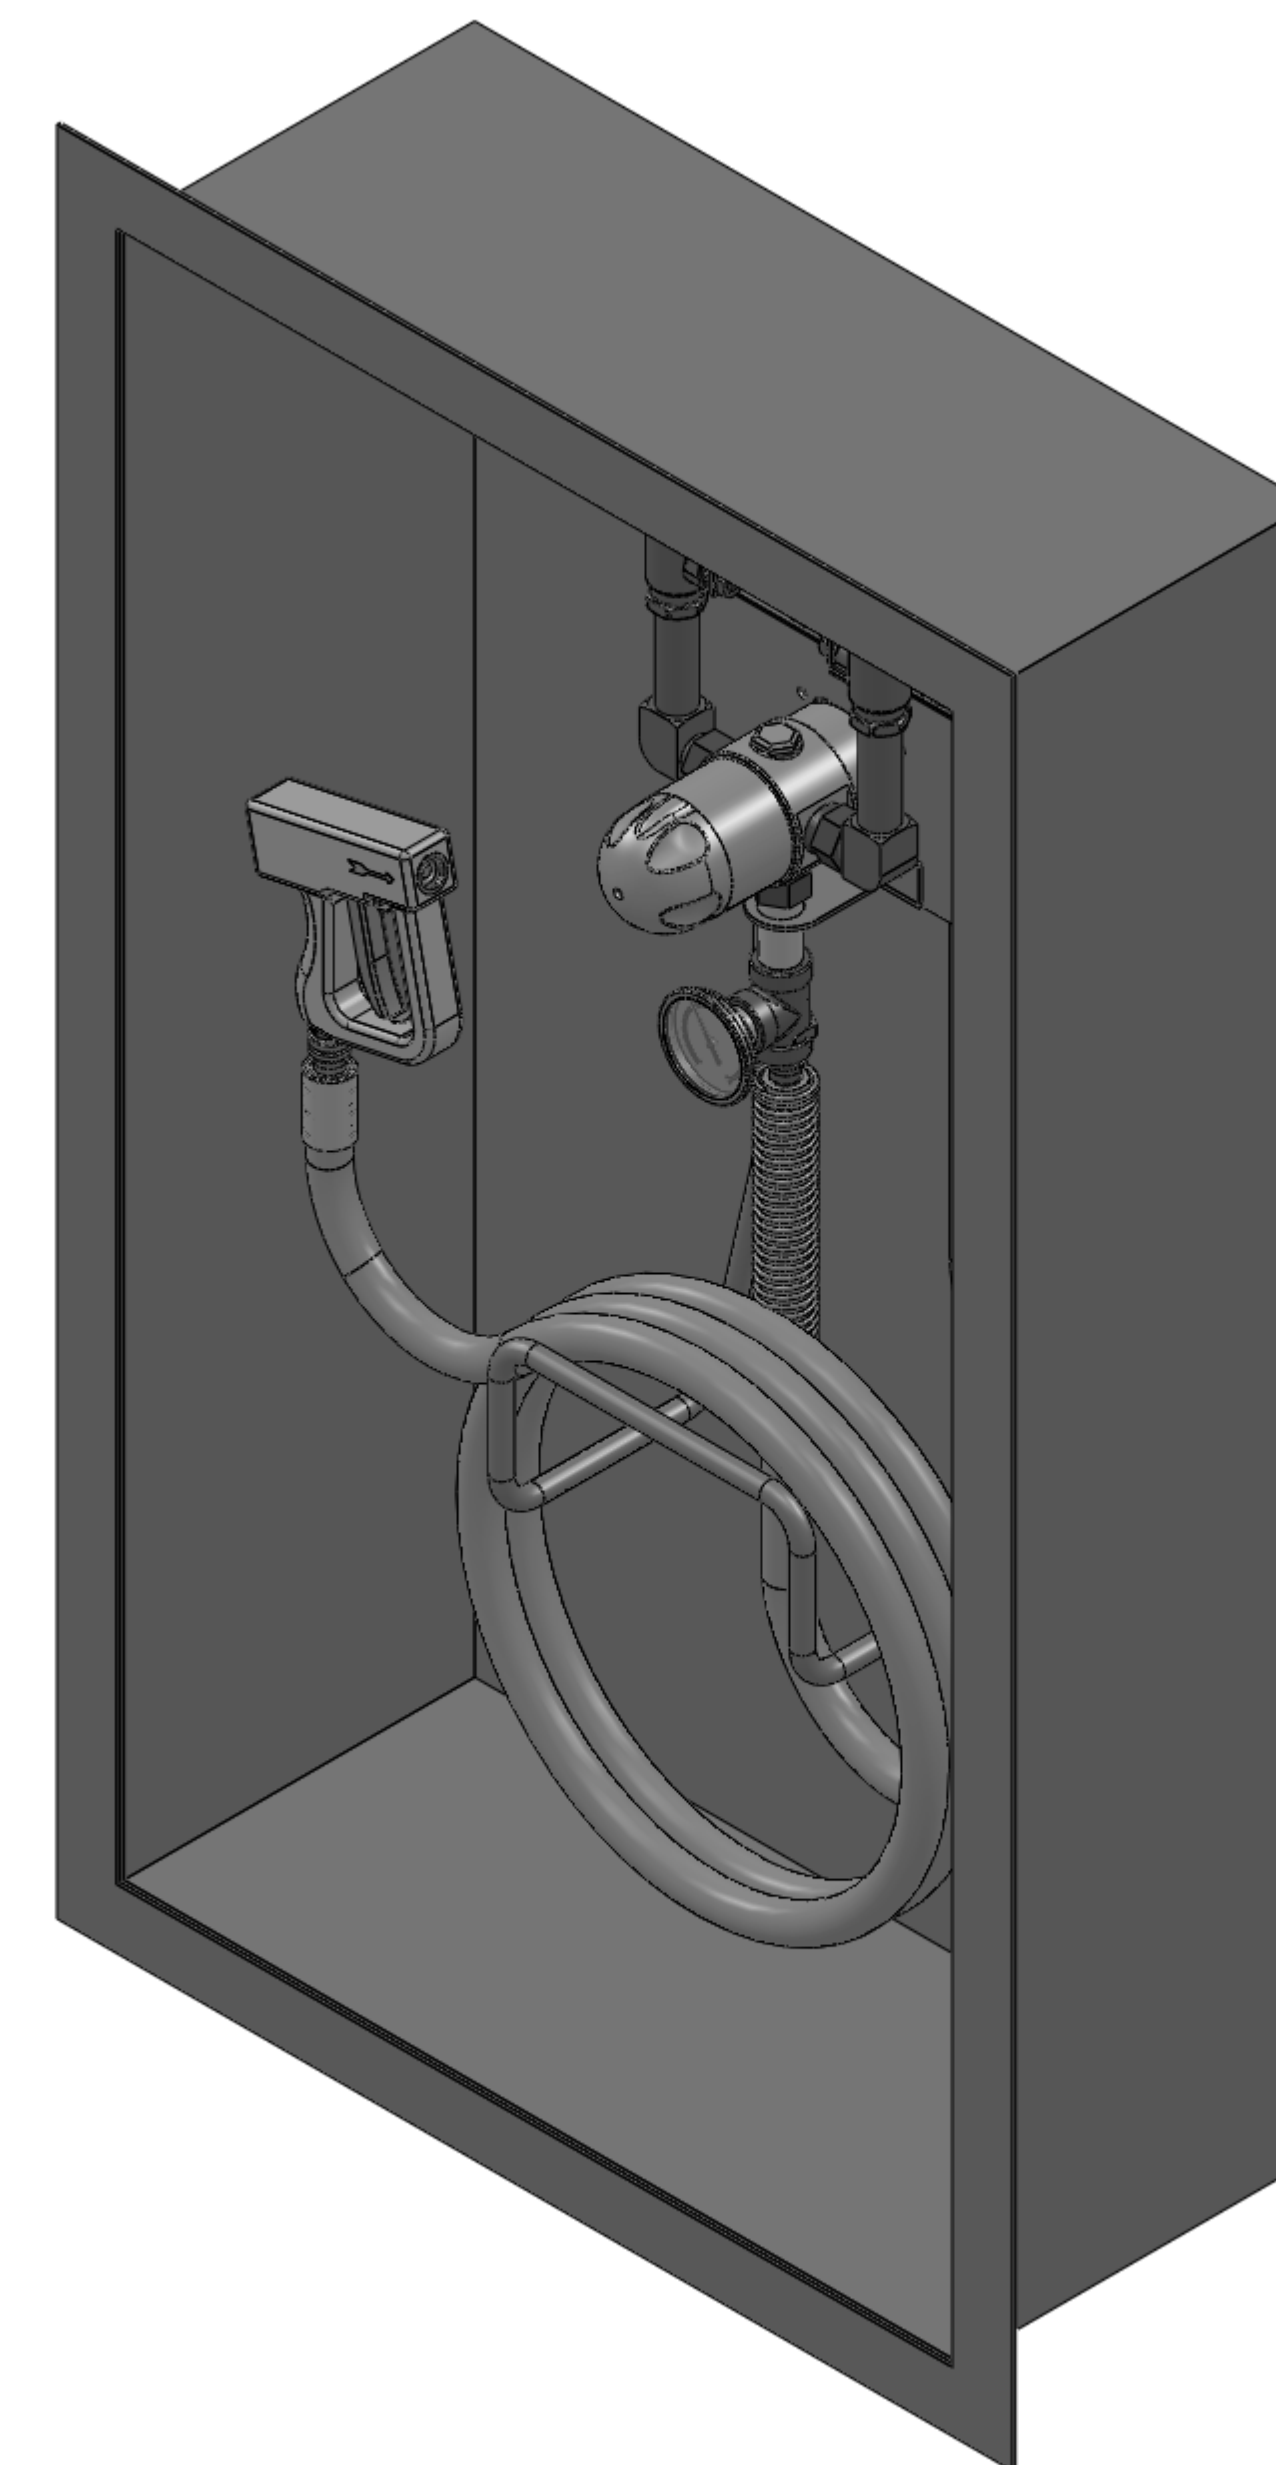

ITEM	MATERIAL
MIXING VALVE BODY	BRASS
COMPONENTS	NICKEL PLATED
BACKPLATE / RACK	STAINLESS STEEL
HOSE	YELLOW (190F[88C])
NOZZLE	STAINLESS STEEL
LOCATION	CONNECTION
COLD WATER IN CONNECTION	3/4" NPT
HOT WATER IN CONNECTION	3/4" NPT
OUTLET	3/4" NPT

NOTES:  
 CABINET SHOWN WITH DOORS OFF FOR VIEWING CLARITY  
 REFERENCE ARMSTRONG DRAWING D660834

DO NOT SCALE DRAWING																	
TOLERANCES UNLESS OTHERWISE SPECIFIED																	
DIMENSIONING ENGLISH [mm]																	
FRACTIONAL ± 1/64																	
ANGULAR: ± 2																	
DECIMAL	<table border="1"> <tr> <td>.XXXX</td> <td>±</td> <td>.0005</td> <td>----</td> </tr> <tr> <td>.XXX</td> <td>±</td> <td>.005</td> <td>.010</td> </tr> <tr> <td>.XX</td> <td>±</td> <td>.015</td> <td>.10</td> </tr> <tr> <td>.X</td> <td>±</td> <td>-----</td> <td>.3</td> </tr> </table>	.XXXX	±	.0005	----	.XXX	±	.005	.010	.XX	±	.015	.10	.X	±	-----	.3
.XXXX	±	.0005	----														
.XXX	±	.005	.010														
.XX	±	.015	.10														
.X	±	-----	.3														