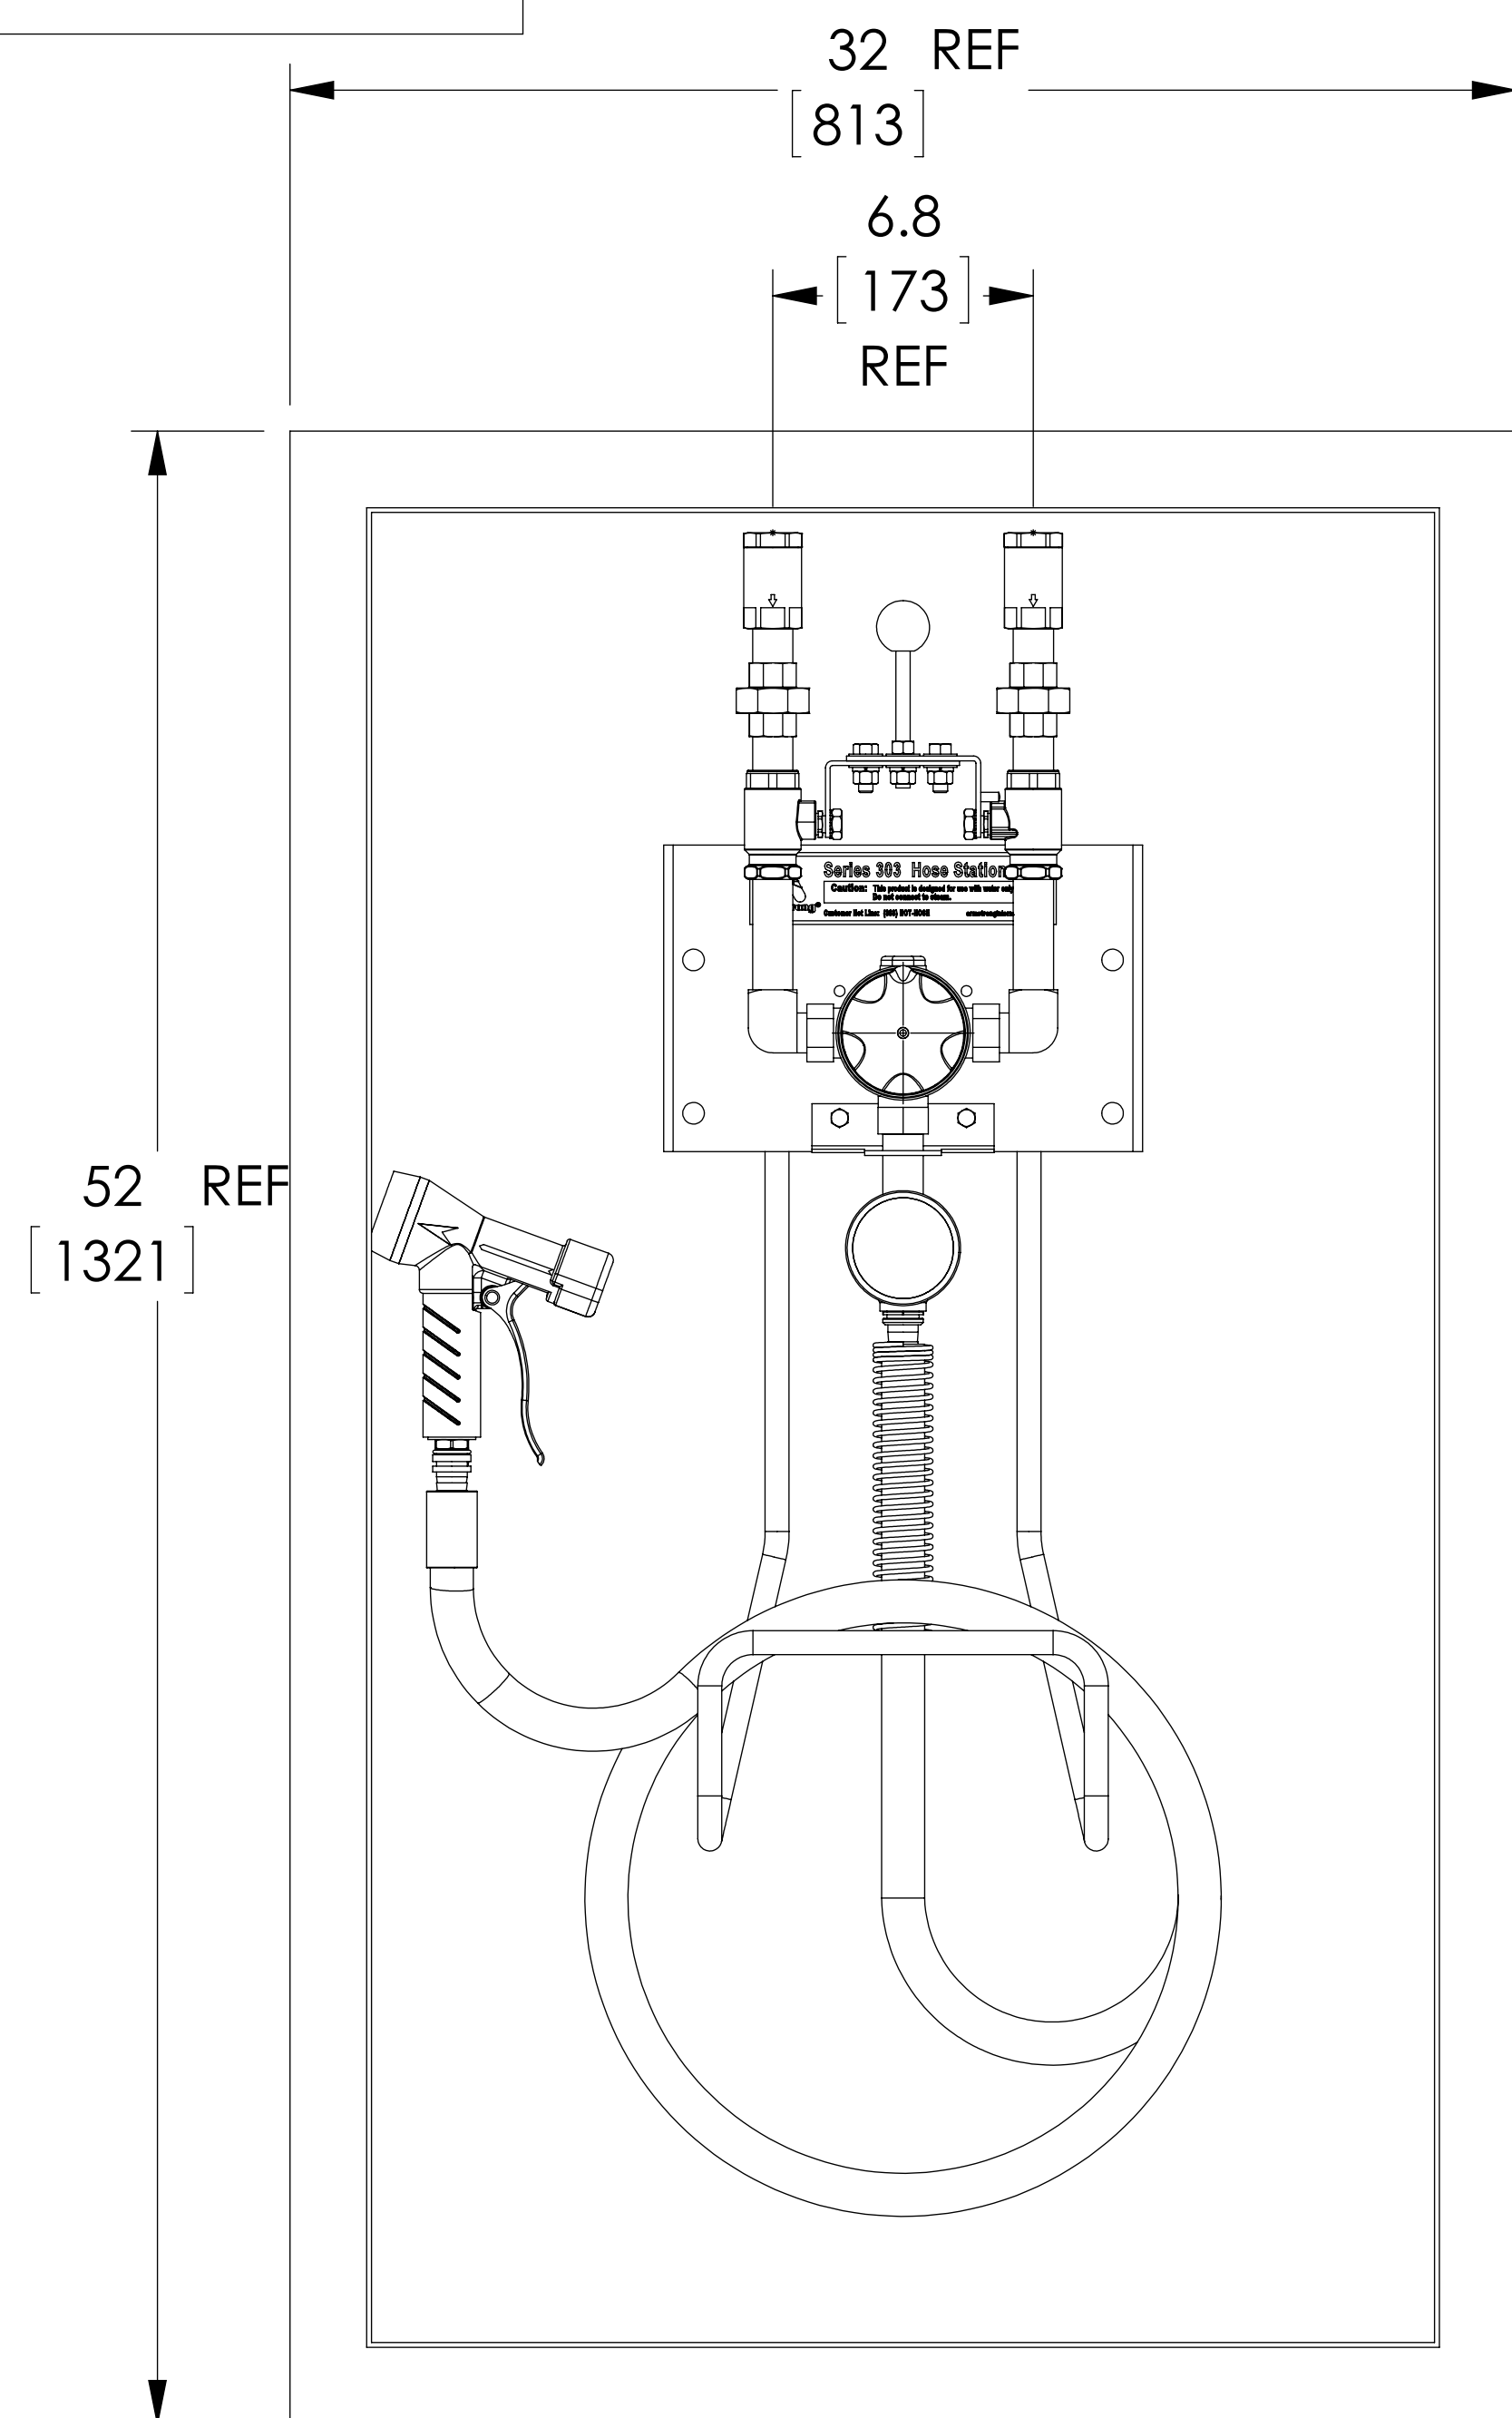

ITEM	MATERIAL
MIXING VALVE BODY	BRASS
COMPONENTS	BRASS
BACKPLATE / RACK	STAINLESS STEEL
HOSE	YELLOW (190F[88C])
NOZZLE	N/A
LOCATION	CONNECTION
COLD WATER IN CONNECTION	3/4" NPT
HOT WATER IN CONNECTION	3/4" NPT
OUTLET	3/4" NPT

NOTES:
 CABINET SHOWN WITH DOORS OFF FOR VIEWING CLARITY
 REFERENCE ARMSTRONG DRAWING D623410

DO NOT SCALE DRAWING TOLERANCES UNLESS OTHERWISE SPECIFIED	
DIMENSIONING ENGLISH [mm]	
FRACTIONAL ± 1/64 ANGULAR: ± 2	
DECIMAL	IN. MM
.XXX ± .005	.010
.XX ± .015	.10
.X ± .03	.3

		NAME
DRAWN	CFG	12/9/2015
RELEASED		

ARMSTRONG INTERNATIONAL Copyright © 2010 ARMSTRONG INTERNATIONAL, INC.	
3033 3/4 NPT BRS STANDARD W/HOSE RACK YEL HOSE 25 FT 038-10 STD FMCD BRZCV D623410 C-208010	
MATERIAL	SHEET 1 OF 1
REV	DWG. SALES