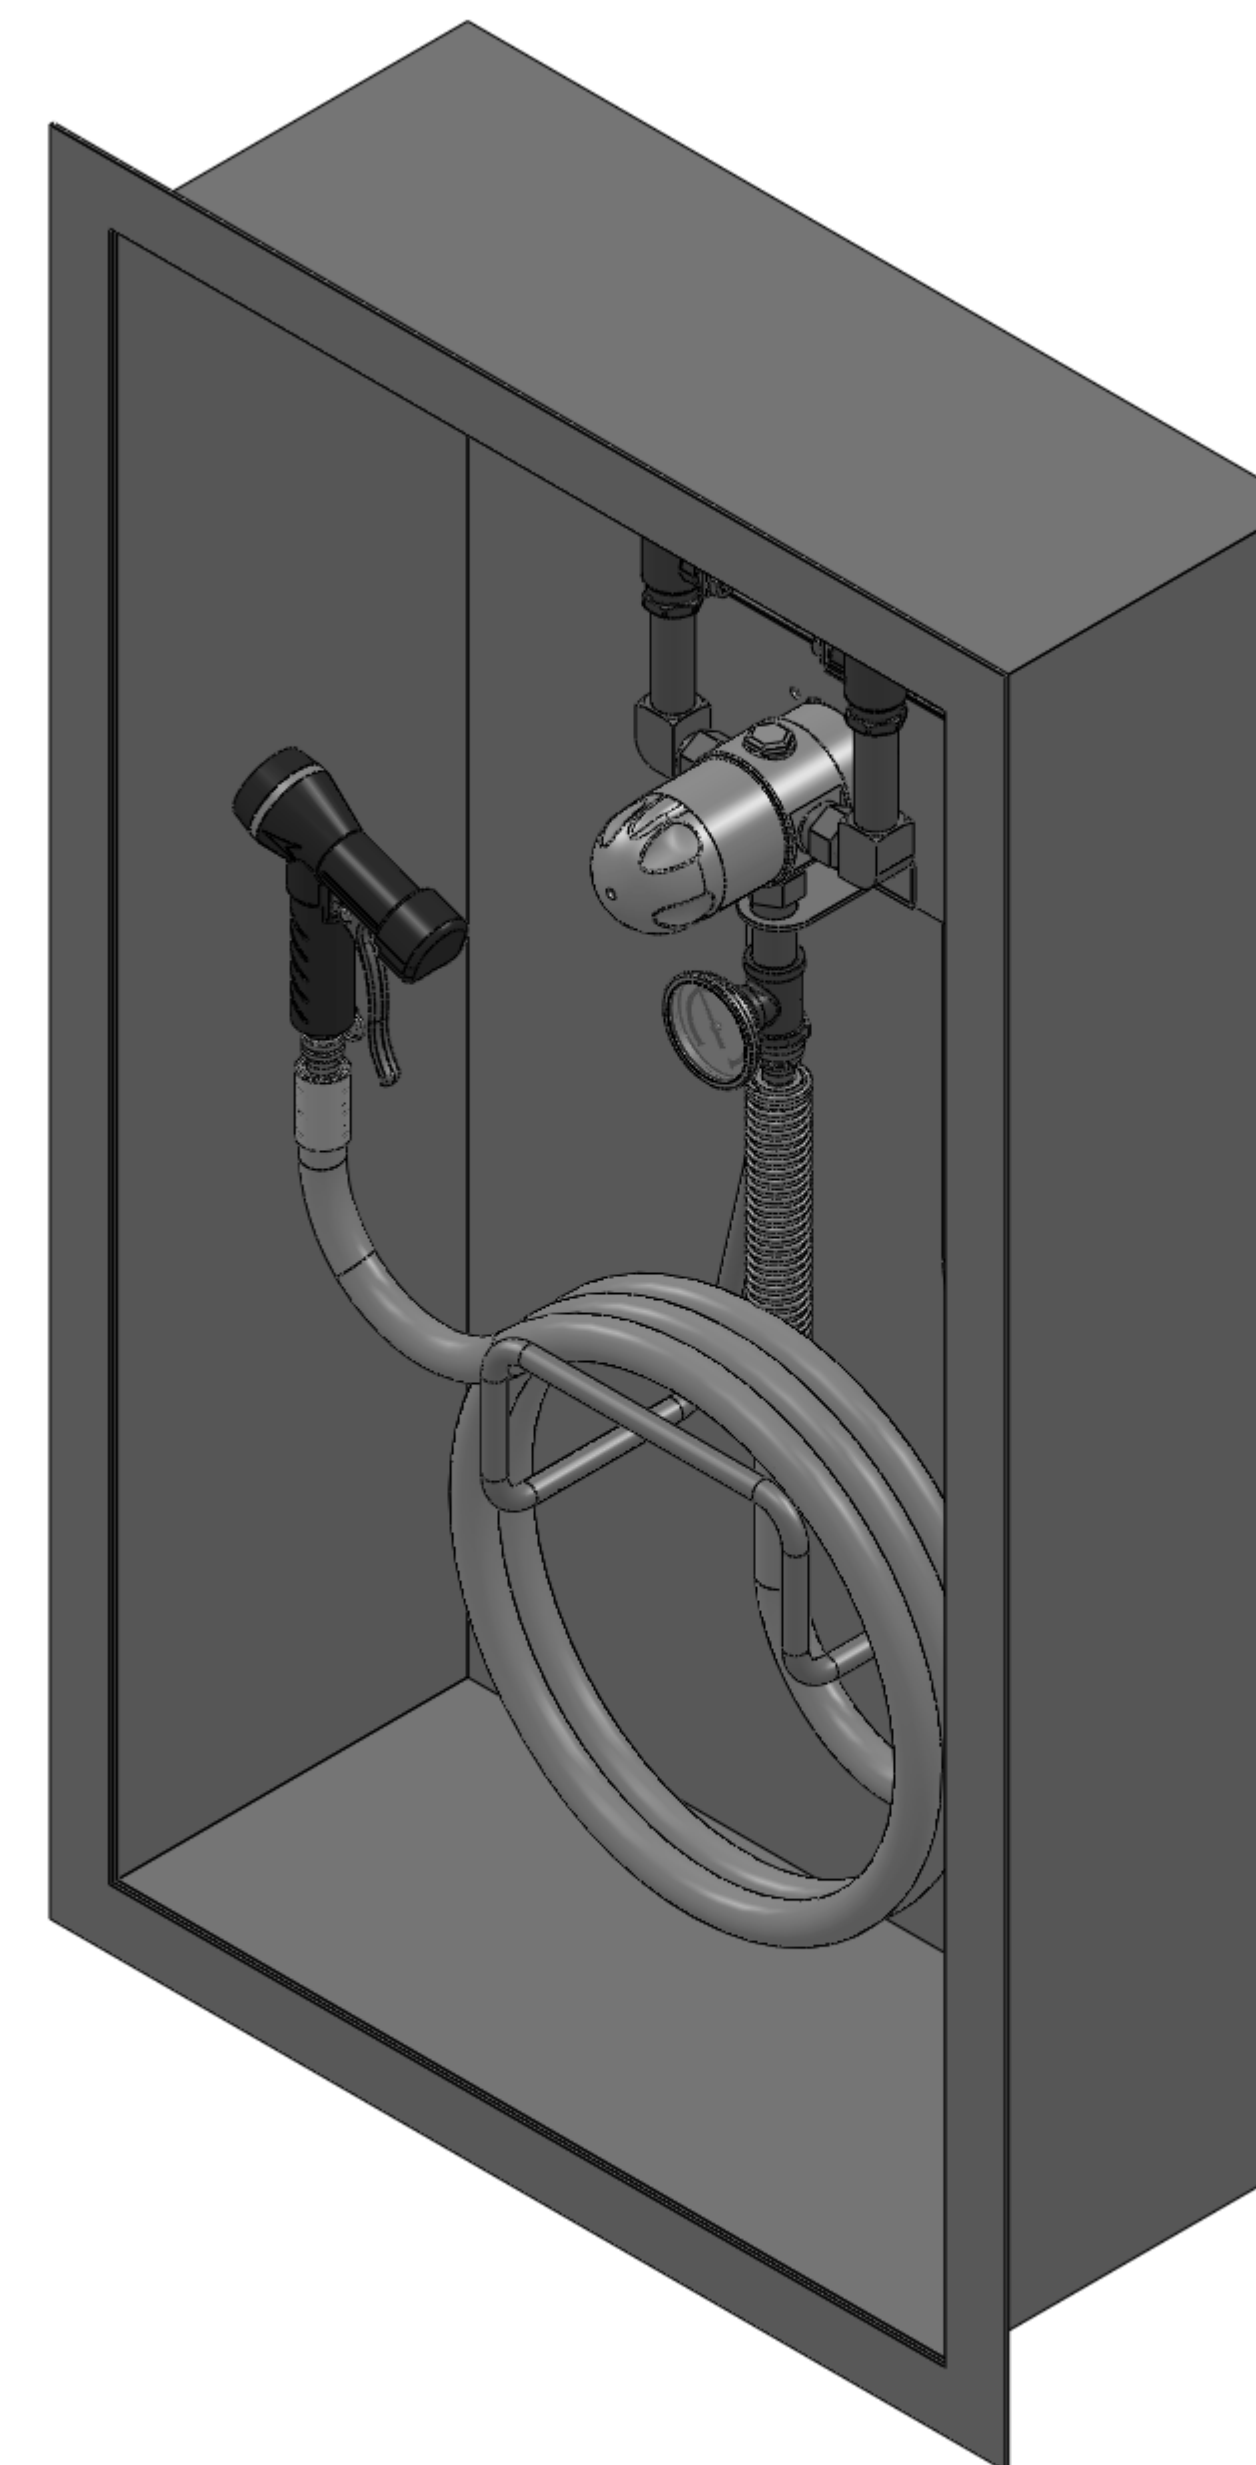

ITEM	MATERIAL
MIXING VALVE BODY	BRASS
COMPONENTS	BRASS
BACKPLATE / RACK	STAINLESS STEEL
HOSE	YELLOW (190F[88C])
NOZZLE	N/A
LOCATION	CONNECTION
COLD WATER IN CONNECTION	3/4" NPT
HOT WATER IN CONNECTION	3/4" NPT
OUTLET	3/4" NPT

NOTES:
 CABINET SHOWN WITH DOORS OFF FOR VIEWING CLARITY
 REFERENCE ARMSTRONG DRAWING D623410

DO NOT SCALE DRAWING TOLERANCES UNLESS OTHERWISE SPECIFIED	
DIMENSIONING ENGLISH [mm]	
FRACTIONAL ± 1/64 ANGULAR: ± 2	
DECIMAL	IN. MM
.XXX ± .005	.010
.XX ± .015	.10
.X ± .03	.3